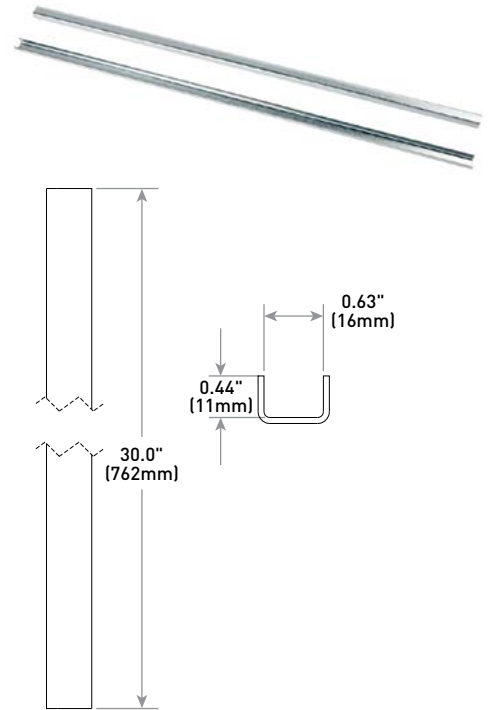

RBH30C

C-Channel Hanger Bar Kit for Essentia® Series Downlights, ESA Series, and KR Series Downlights

Product Description

The RBH30C is a 30" non-adjustable C-Channel hanging bar. It can accommodate any grid length up to 30". It rests on the T-Bar and supports the weight of the luminaire.

Product Specifications

CONSTRUCTION & MATERIALS

- **Dimensions:** L 30" (762mm) x W 0.63" x H 0.44" (16mm x 11mm)
- **Construction:** 16 GA Pre-Galvanized Steel
- **Weight:** 1.6 lbs. (0.73kg)

REGULATORY & VOLUNTARY QUALIFICATIONS

- Meets Buy American requirements within ARRA

Ordering Information

Example: RBH30C

Product
RBH30C - Pair of 30" (762mm) rigid C-Channel bars

RBH30C

RBH24C-1

C-Channel Hanger Bar Kit for Essentia® Series Downlights, ESA Series, and KR Series Downlights

Product Description

The RBH24C-1 is a 24" non-adjustable C-Channel hanging bar. The mounting bar has two different size notches to snap-in or secure itself to the T-Bar.

Product Specifications

CONSTRUCTION & MATERIALS

- **Dimensions:** OAL 26.8" (681mm) x W 1.5" x H 0.5" (38mm x 13mm); L 24.0" (610mm) when ends are folded
- **Construction:** 22 GA Pre-Galvanized Steel
- **Weight:** 1.2 lbs. (0.54kg)

REGULATORY & VOLUNTARY QUALIFICATIONS

- Meets Buy American requirements within ARRA

Ordering Information

Example: RBH24C-1

Product
RBH24C-1 - Pair of 24" (610mm) C-Channel bars