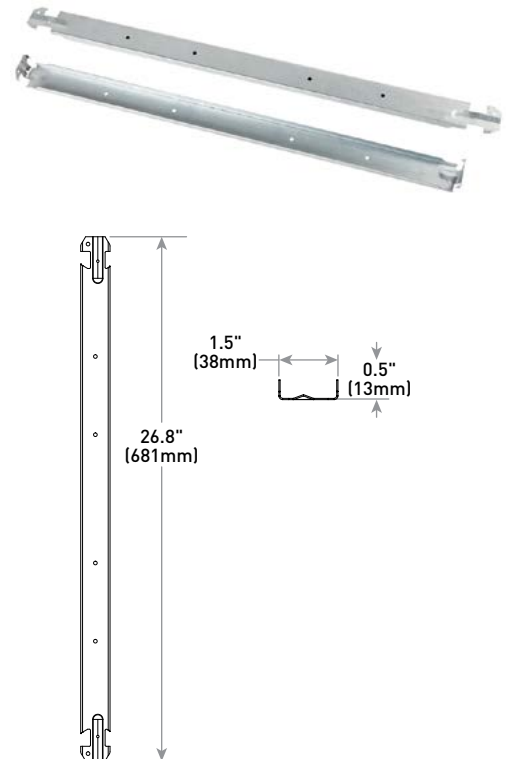

RBH24C-1

Rev. Date: V2 10/11/2018