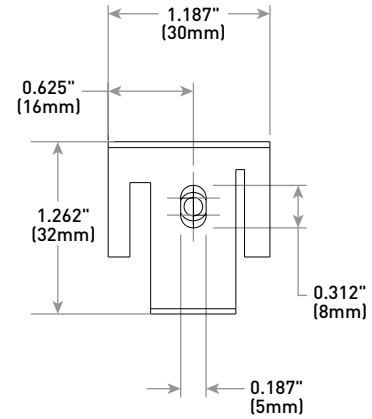

RARC7

T-bar clips for Essentia® Series Downlights, ESA Series, and KR Series Downlights

Product Description

The RARC7 T-Bar clips are used to clip onto the T-Bar and RBH24C-1 bar hangers.

Product Specifications

CONSTRUCTION & MATERIALS

- **Dimensions:** L 1.262" (32mm) x W 1.187" (30mm) x D 0.312" (8mm)
- **Construction:** 0.028 Annealed Spring Steel; Finish: Black
- **Weight:** 0.14 lbs. (0.06kg)
- Designed with wide slot for flat bar hanger and narrow slot for standard bar hanger
- Supplied with (4) screws

Ordering Information

Example: RARC7

Product
RARC7 - Set of four - For use with RBH24C-1 hanger bars

RARC7

CA RESIDENTS WARNING: Cancer and Reproductive Harm – www.p65warnings.ca.gov

© 2018 Cree, Inc. and/or one of its subsidiaries. All rights reserved. For informational purposes only. Content is subject to change. Patent www.cree.com/patents. Cree®, the Cree logo and Essentia® are registered trademarks of Cree, Inc.

US: lighting.cree.com

T (800) 236-6800 F (262) 504-5415

Canada: www.cree.com/canada

CREE

T (800) 473-1234 F (800) 890-7507