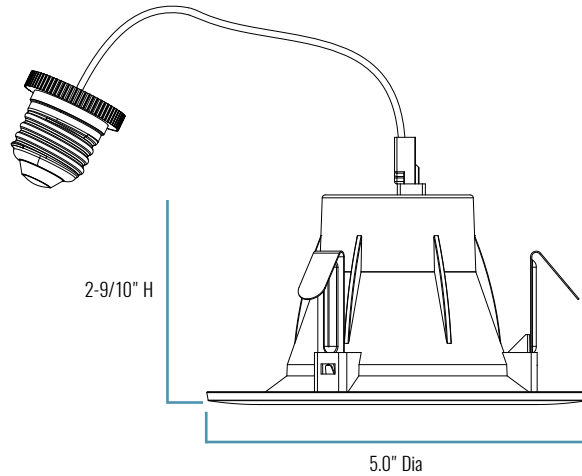

C-DL4-A Series

SERIES OVERVIEW

DIMENSIONS	PRODUCT WEIGHT	MOUNTING HEIGHT	SPACING
2-9/10" H x 5" Dia (Trim Width)	0.3 lbs.	N/A	N/A

FIXTURE SPECIFICATIONS

HOUSING	Durable plastic housing protects LEDs and power supply Suitable for insulated and non-insulated ceilings
LENS ASSEMBLY	Diffusing polycarbonate lens shields direct view of LEDs while lower reflector balances brightness of lens with the ceiling to create a low-glare high angle appearance
MOUNTING	Easy installation with integral clips No tools required E26 Edison base adapter included for ease of incandescent replacement