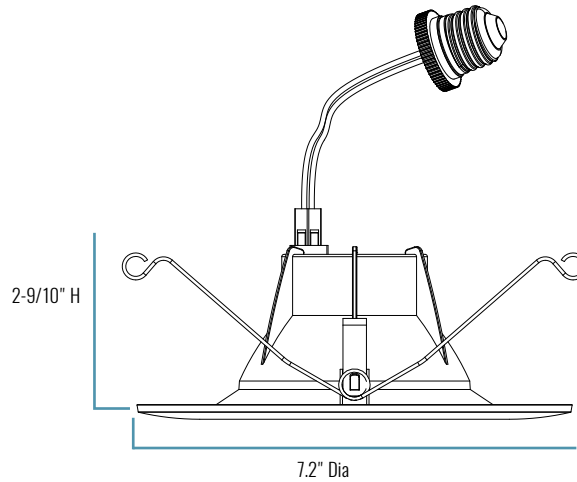

C-DL6-A Series

SERIES OVERVIEW

DIMENSIONS	PRODUCT WEIGHT	MOUNTING HEIGHT	SPACING
2-9/10" H x 7.2" Dia. (Trim Width)	0.5 lbs.	N/A	N/A

FIXTURE SPECIFICATIONS

HOUSING	Durable plastic housing protects LEDs and power supply Suitable for insulated and non-insulated ceilings
LENS ASSEMBLY	Diffusing polycarbonate lens shields direct view of LEDs while lower reflector balances brightness of lens with the ceiling to create a low-glare high angle appearance
MOUNTING	Easy installation with integral clips No tools required E26 Edison base adapter included for ease of incandescent replacement