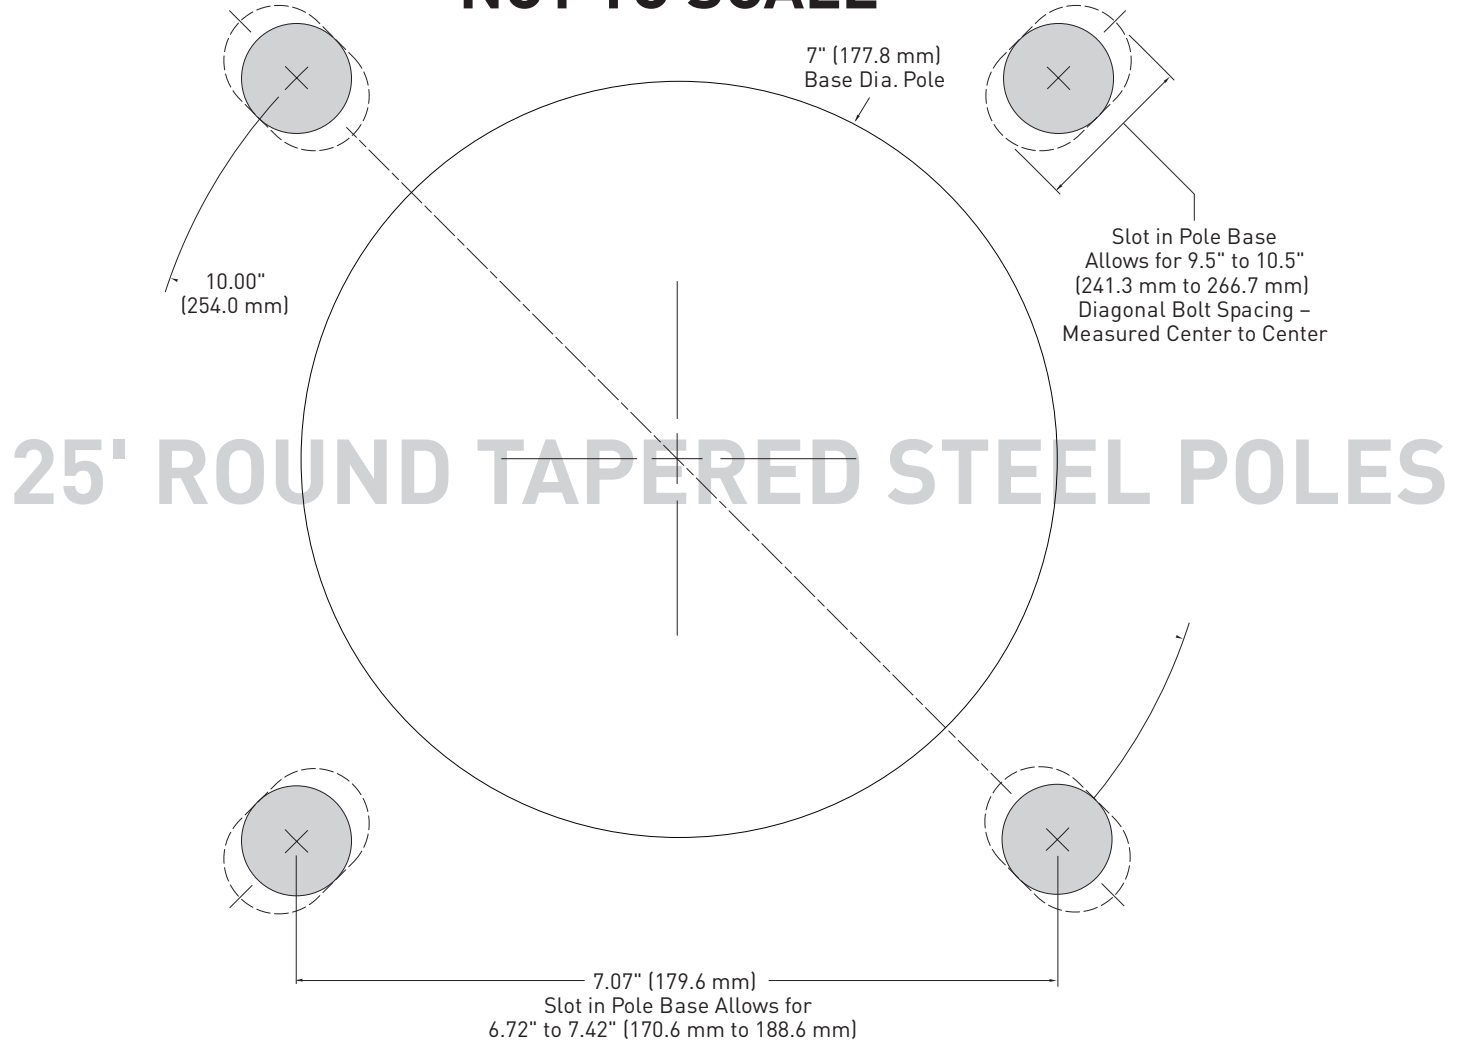

NOT TO SCALE

INSTALLATION INSTRUCTIONS
INSTRUCTIONS D'INSTALLATION

25' Round Tapered Steel Poles

© 2019 Cree Lighting, A company of IDEAL INDUSTRIES. All rights reserved. For informational purposes only. Content is subject to change. See www.creelighting.com/warranty for warranty and specifications. Cree® and the Cree logo are registered trademarks of Cree, Inc.

NO ESTÁ A ESCALA

INSTALLATION INSTRUCTIONS
INSTRUCTIONS D'INSTALLATION

POSTES DE ACERO CÓNICO REDONDOS DE 25 PIES

Postes de acero cónico redondos de 25 pies

© 2019 Cree Lighting, A company of IDEAL INDUSTRIES. All rights reserved. For informational purposes only. Content is subject to change. See www.creelighting.com/warranty for warranty and specifications. Cree® and the Cree logo are registered trademarks of Cree, Inc.