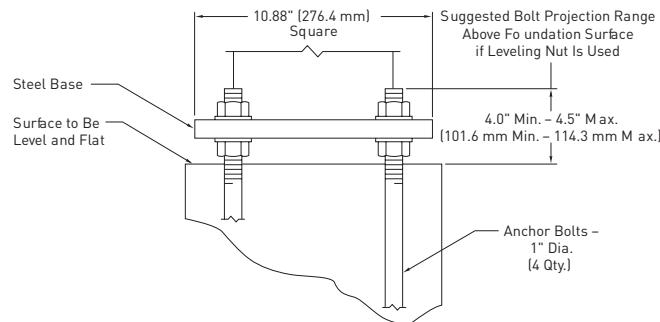

NOT TO SCALE

INSTALLATION INSTRUCTIONS
INSTRUCTIONS D'INSTALLATION

25' Round Tapered Steel Poles

© 2019 Cree Lighting, A company of IDEAL INDUSTRIES. All rights reserved. For informational purposes only. Content is subject to change. See www.creelighting.com/warranty for warranty and specifications. Cree® and the Cree logo are registered trademarks of Cree, Inc.

NO ESTÁ A ESCALA

INSTALLATION INSTRUCTIONS
INSTRUCTIONS D'INSTALLATION

POSTES DE ACERO CÓNICO REDONDOS DE 25 PIES

Postes de acero cónico redondos de 25 pies

© 2019 Cree Lighting, A company of IDEAL INDUSTRIES. All rights reserved. For informational purposes only. Content is subject to change. See www.creelighting.com/warranty for warranty and specifications. Cree® and the Cree logo are registered trademarks of Cree, Inc.