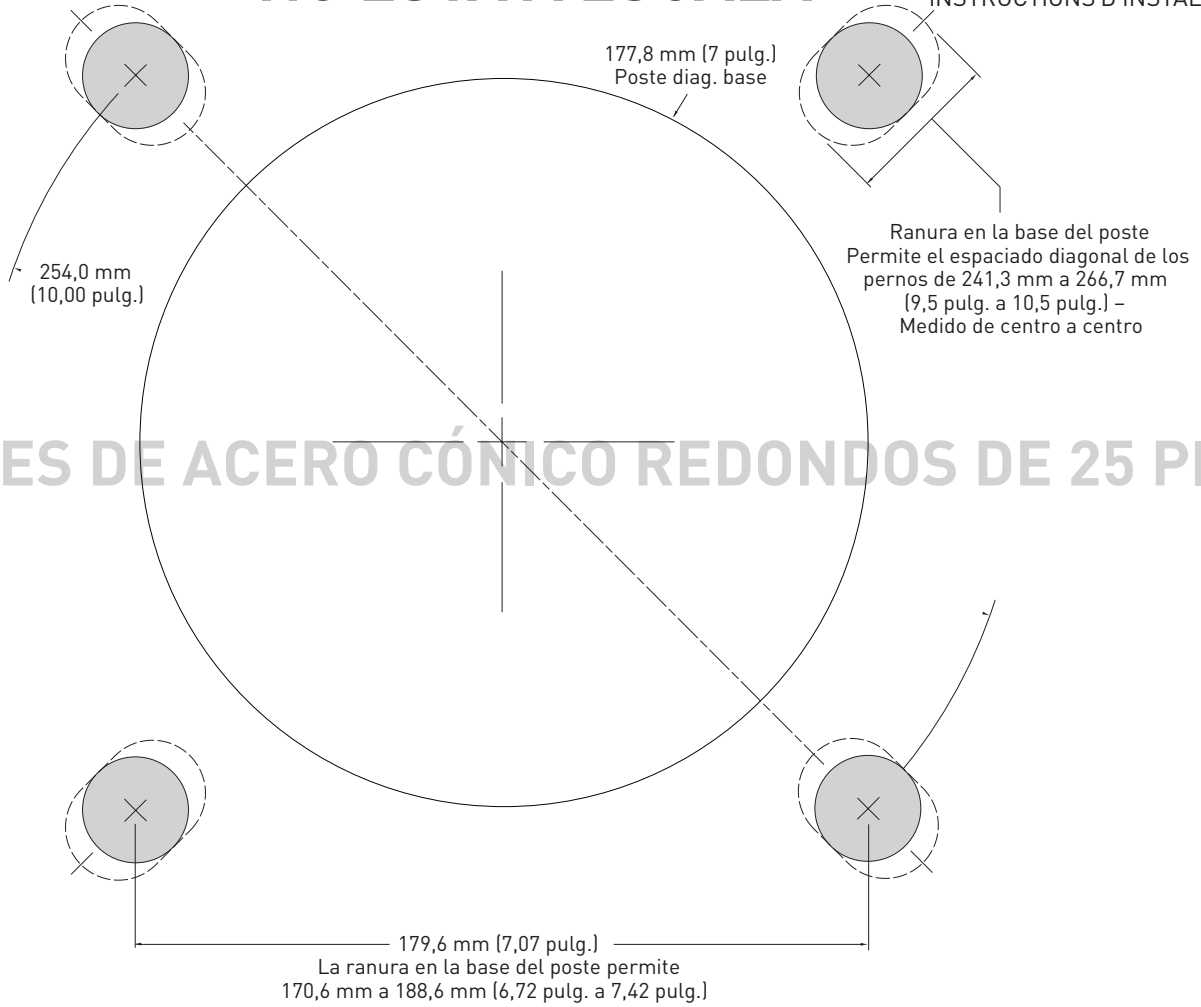

NOT TO SCALE

INSTALLATION INSTRUCTIONS
INSTRUCTIONS D'INSTALLATION

25' Round Tapered Steel Poles

© 2019 Cree Lighting, A company of IDEAL INDUSTRIES. All rights reserved. For informational purposes only. Content is subject to change. See www.creelighting.com/warranty for warranty and specifications. Cree® and the Cree logo are registered trademarks of Cree, Inc.

NO ESTÁ A ESCALA

INSTALLATION INSTRUCTIONS
INSTRUCTIONS D'INSTALLATION

POSTES DE ACERO CÓNICO REDONDOS DE 25 PIES

Postes de acero cónico redondos de 25 pies

© 2019 Cree Lighting, A company of IDEAL INDUSTRIES. All rights reserved. For informational purposes only. Content is subject to change. See www.creelighting.com/warranty for warranty and specifications. Cree® and the Cree logo are registered trademarks of Cree, Inc.