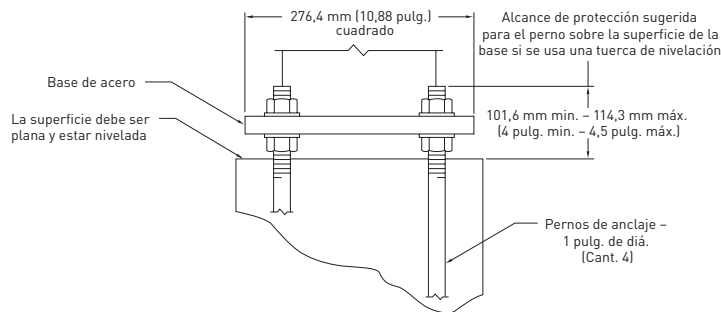

NOT TO SCALE

INSTALLATION INSTRUCTIONS
INSTRUCTIONS D'INSTALLATION

25' Round Tapered Steel Poles

© 2019 Cree Lighting, A company of IDEAL INDUSTRIES. All rights reserved. For informational purposes only. Content is subject to change. See www.creelighting.com/warranty for warranty and specifications. Cree® and the Cree logo are registered trademarks of Cree, Inc.

NO ESTÁ A ESCALA

INSTALLATION INSTRUCTIONS
INSTRUCTIONS D'INSTALLATION

POSTES DE ACERO CÓNICO REDONDOS DE 25 PIES

Postes de acero cónico redondos de 25 pies

© 2019 Cree Lighting, A company of IDEAL INDUSTRIES. All rights reserved. For informational purposes only. Content is subject to change. See www.creelighting.com/warranty for warranty and specifications. Cree® and the Cree logo are registered trademarks of Cree, Inc.