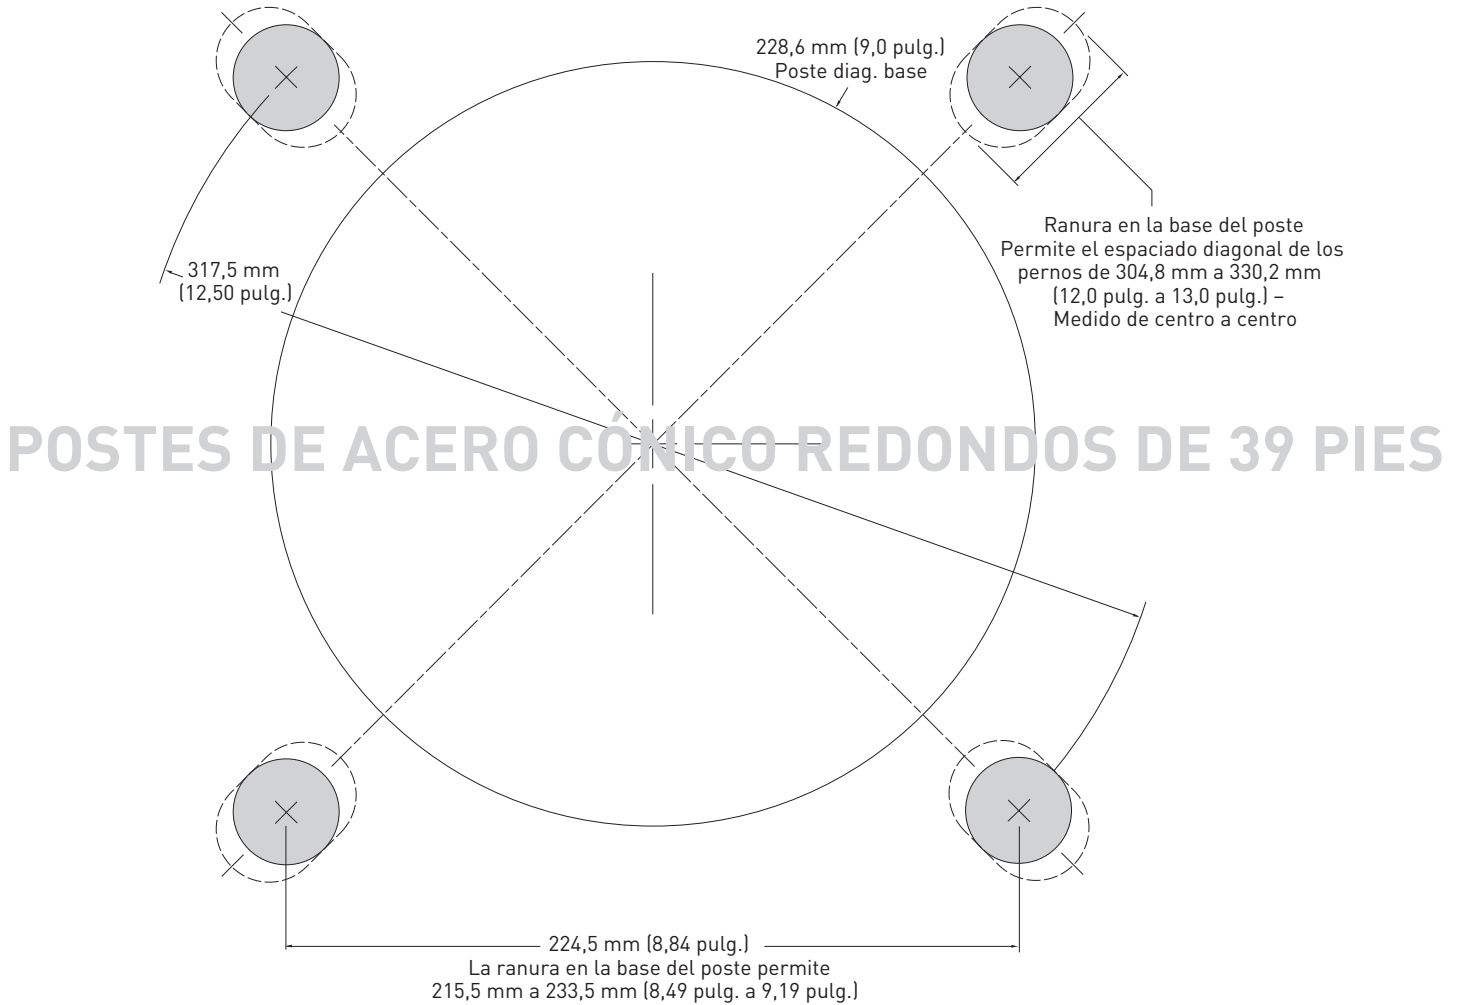

NOT TO SCALE

INSTALLATION INSTRUCTIONS
INSTRUCTIONS D'INSTALLATION

39' Round Tapered Steel Poles

© 2019 Cree Lighting, A company of IDEAL INDUSTRIES. All rights reserved. For informational purposes only. Content is subject to change. See www.creelighting.com/warranty for warranty and specifications. Cree® and the Cree logo are registered trademarks of Cree, Inc.

NO ESTÁ A ESCALA

INSTALLATION INSTRUCTIONS
INSTRUCTIONS D'INSTALLATION

POSTES DE ACERO CÓNICO REDONDOS DE 39 PIES

Postes de acero cónico redondos de 39 pies

© 2019 Cree Lighting, A company of IDEAL INDUSTRIES. All rights reserved. For informational purposes only. Content is subject to change. See www.creelighting.com/warranty for warranty and specifications. Cree® and the Cree logo are registered trademarks of Cree, Inc.