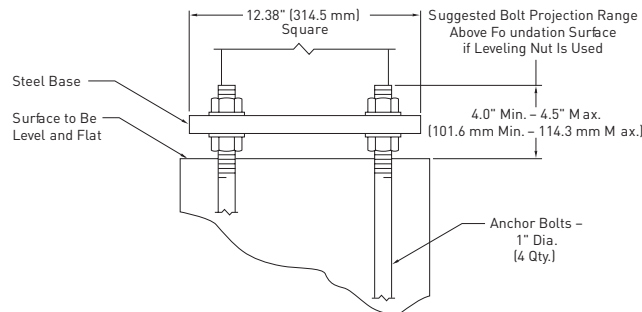

NOT TO SCALE

INSTALLATION INSTRUCTIONS
INSTRUCTIONS D'INSTALLATION

39' Round Tapered Steel Poles

© 2019 Cree Lighting, A company of IDEAL INDUSTRIES. All rights reserved. For informational purposes only. Content is subject to change. See www.creelighting.com/warranty for warranty and specifications. Cree® and the Cree logo are registered trademarks of Cree, Inc.

NO ESTÁ A ESCALA

INSTALLATION INSTRUCTIONS
INSTRUCTIONS D'INSTALLATION

POSTES DE ACERO CÓNICO REDONDOS DE 39 PIES

Postes de acero cónico redondos de 39 pies

© 2019 Cree Lighting, A company of IDEAL INDUSTRIES. All rights reserved. For informational purposes only. Content is subject to change. See www.creelighting.com/warranty for warranty and specifications. Cree® and the Cree logo are registered trademarks of Cree, Inc.