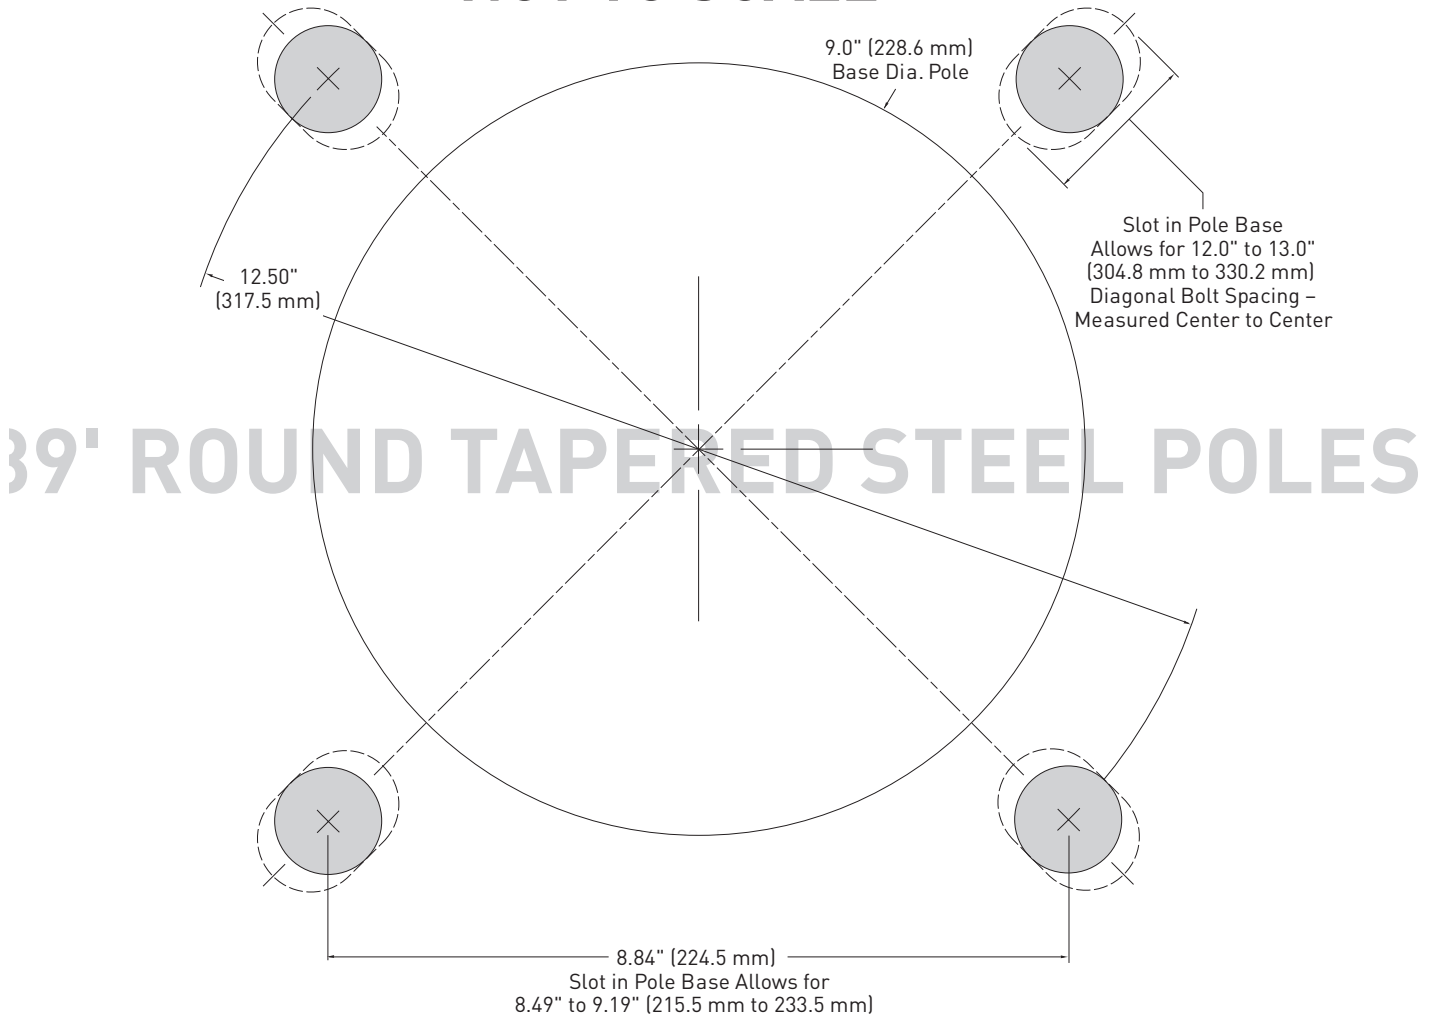

NOT TO SCALE

INSTALLATION INSTRUCTIONS
INSTRUCTIONS D'INSTALLATION

39' Round Tapered Steel Poles

© 2019 Cree Lighting, A company of IDEAL INDUSTRIES. All rights reserved. For informational purposes only. Content is subject to change. See www.creelighting.com/warranty for warranty and specifications. Cree® and the Cree logo are registered trademarks of Cree, Inc.

NO ESTÁ A ESCALA

INSTALLATION INSTRUCTIONS
INSTRUCTIONS D'INSTALLATION

POSTES DE ACERO CÓNICO REDONDOS DE 39 PIES

Postes de acero cónico redondos de 39 pies

© 2019 Cree Lighting, A company of IDEAL INDUSTRIES. All rights reserved. For informational purposes only. Content is subject to change. See www.creelighting.com/warranty for warranty and specifications. Cree® and the Cree logo are registered trademarks of Cree, Inc.