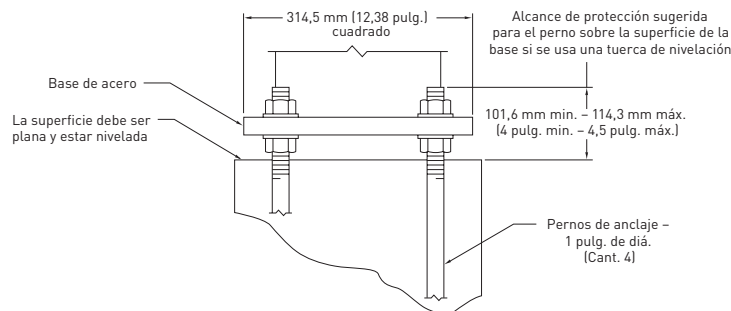

NOT TO SCALE

INSTALLATION INSTRUCTIONS
INSTRUCTIONS D'INSTALLATION

39' Round Tapered Steel Poles

© 2019 Cree Lighting, A company of IDEAL INDUSTRIES. All rights reserved. For informational purposes only. Content is subject to change. See www.creelighting.com/warranty for warranty and specifications. Cree® and the Cree logo are registered trademarks of Cree, Inc.

NO ESTÁ A ESCALA

INSTALLATION INSTRUCTIONS
INSTRUCTIONS D'INSTALLATION

POSTES DE ACERO CÓNICO REDONDOS DE 39 PIES

Postes de acero cónico redondos de 39 pies

© 2019 Cree Lighting, A company of IDEAL INDUSTRIES. All rights reserved. For informational purposes only. Content is subject to change. See www.creelighting.com/warranty for warranty and specifications. Cree® and the Cree logo are registered trademarks of Cree, Inc.