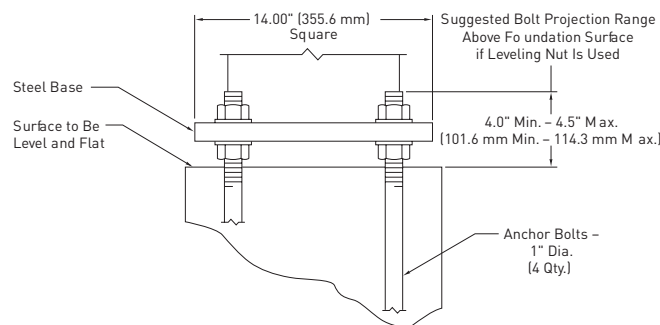

NOT TO SCALE

**INSTALLATION INSTRUCTIONS
INSTRUCTIONS D'INSTALLATION**

45' Round Tapered Steel Poles

© 2019 Cree Lighting, A company of IDEAL INDUSTRIES. All rights reserved. For informational purposes only. Content is subject to change. See www.creelighting.com/warranty for warranty and specifications. Cree® and the Cree logo are registered trademarks of Cree, Inc.

NO ESTÁ A ESCALA

INSTALLATION INSTRUCTIONS
INSTRUCTIONS D'INSTALLATION

Postes de acero cónico redondos de 45 pies

© 2019 Cree Lighting, A company of IDEAL INDUSTRIES. All rights reserved. For informational purposes only. Content is subject to change. See www.creelighting.com/warranty for warranty and specifications. Cree® and the Cree logo are registered trademarks of Cree, Inc.