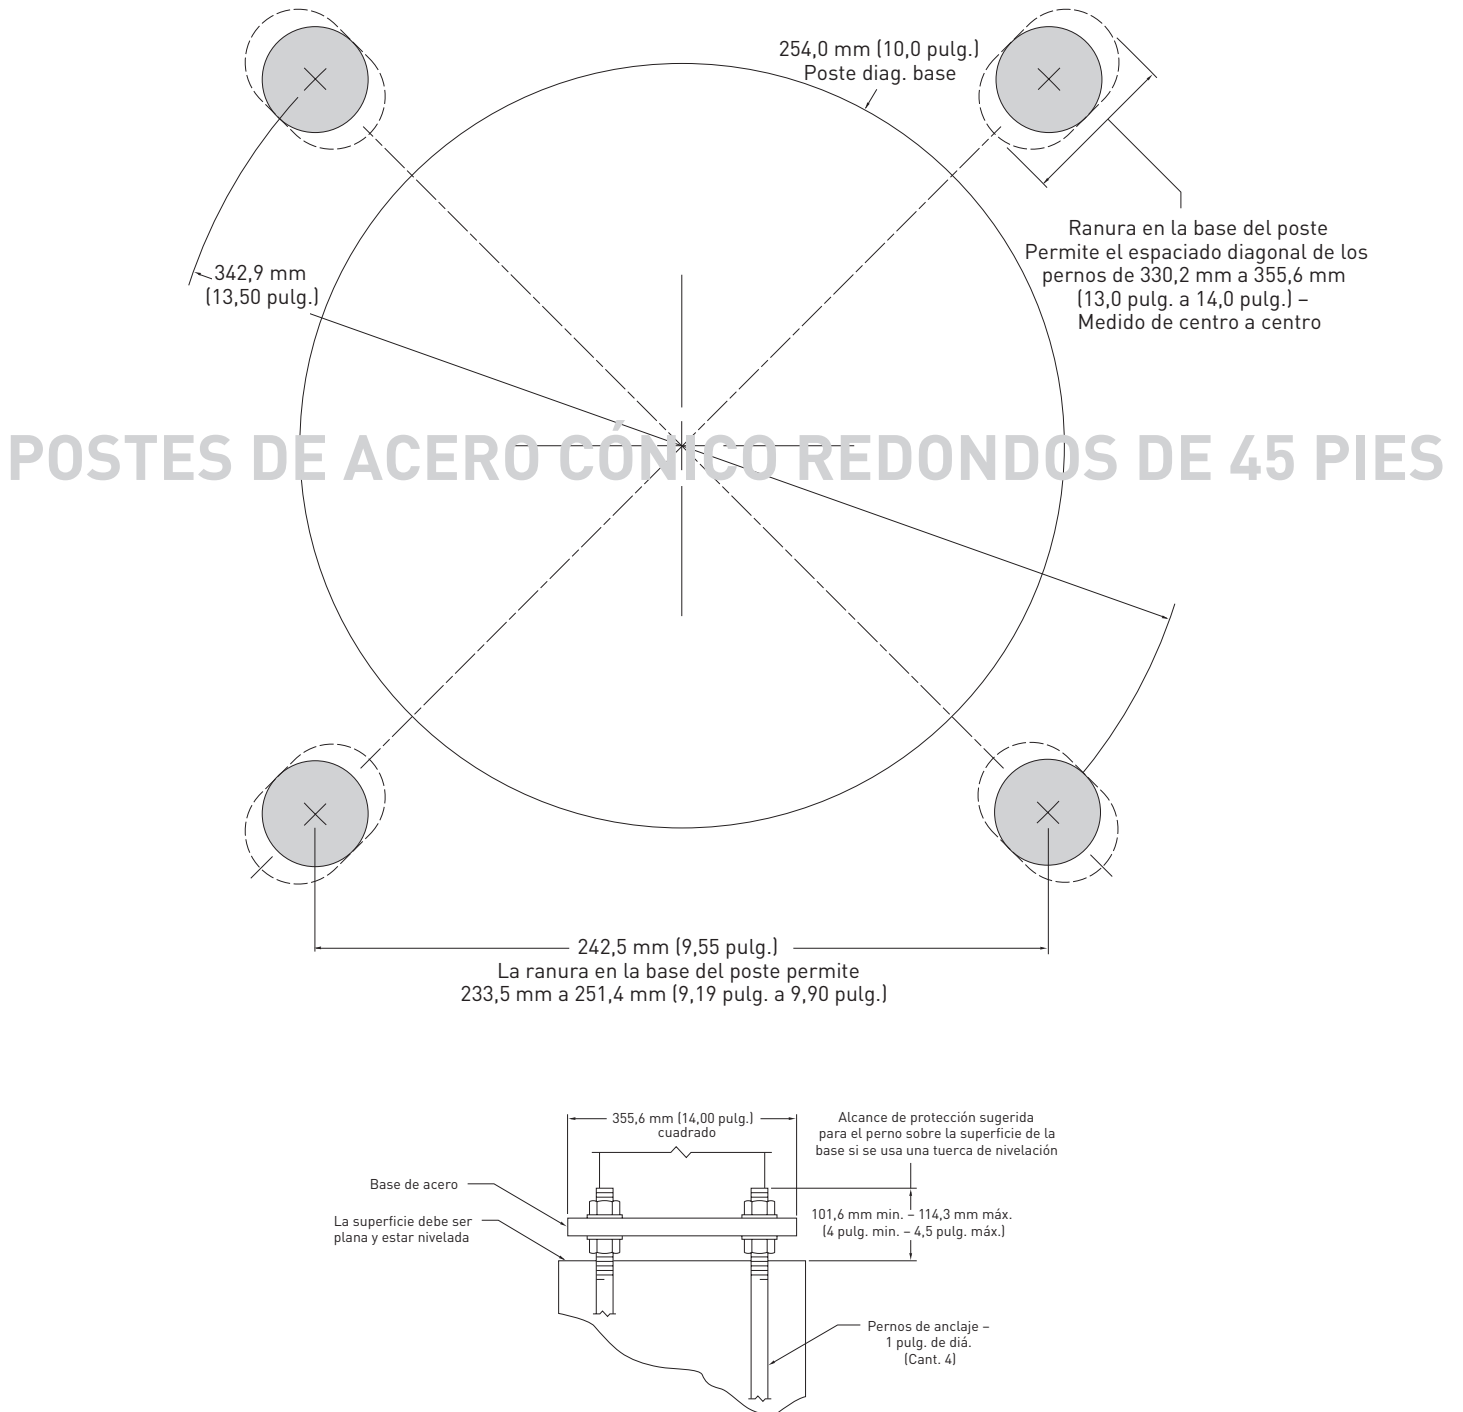

NOT TO SCALE

**INSTALLATION INSTRUCTIONS
INSTRUCTIONS D'INSTALLATION**

45' Round Tapered Steel Poles

© 2019 Cree Lighting, A company of IDEAL INDUSTRIES. All rights reserved. For informational purposes only. Content is subject to change. See www.creelighting.com/warranty for warranty and specifications. Cree® and the Cree logo are registered trademarks of Cree, Inc.

NO ESTÁ A ESCALA

INSTALLATION INSTRUCTIONS
INSTRUCTIONS D'INSTALLATION

Postes de acero cónico redondos de 45 pies

© 2019 Cree Lighting, A company of IDEAL INDUSTRIES. All rights reserved. For informational purposes only. Content is subject to change. See www.creelighting.com/warranty for warranty and specifications. Cree® and the Cree logo are registered trademarks of Cree, Inc.