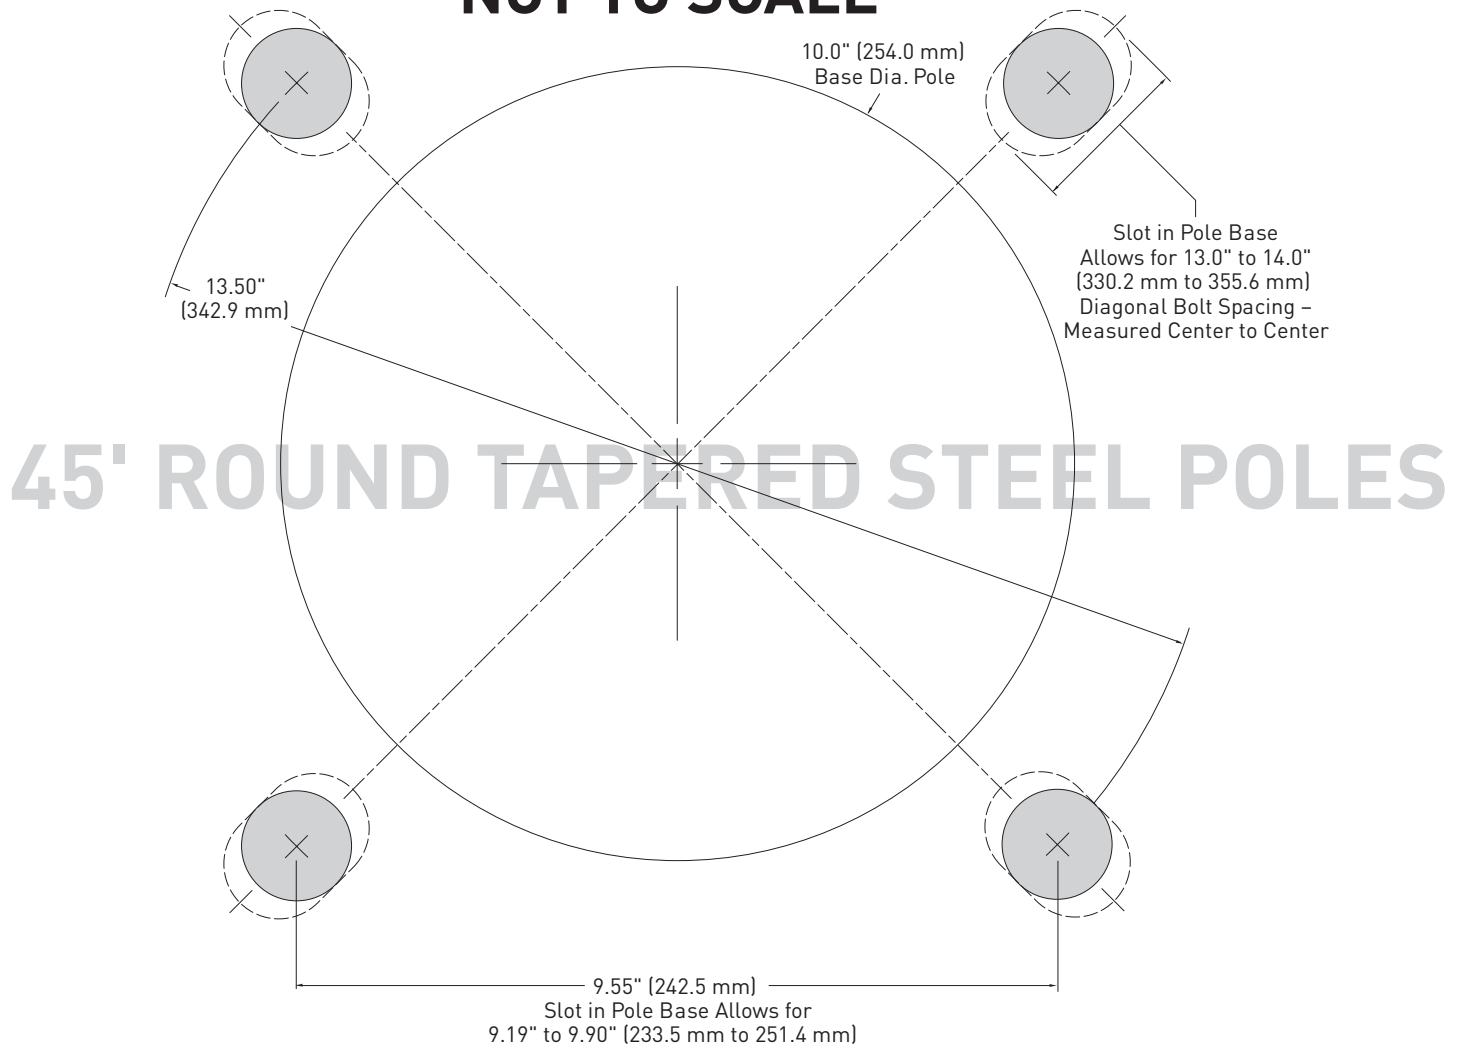

NOT TO SCALE

**INSTALLATION INSTRUCTIONS
INSTRUCTIONS D'INSTALLATION**

45' Round Tapered Steel Poles

© 2019 Cree Lighting, A company of IDEAL INDUSTRIES. All rights reserved. For informational purposes only. Content is subject to change. See www.creelighting.com/warranty for warranty and specifications. Cree® and the Cree logo are registered trademarks of Cree, Inc.

NO ESTÁ A ESCALA

INSTALLATION INSTRUCTIONS
INSTRUCTIONS D'INSTALLATION

Postes de acero cónico redondos de 45 pies

© 2019 Cree Lighting, A company of IDEAL INDUSTRIES. All rights reserved. For informational purposes only. Content is subject to change. See www.creelighting.com/warranty for warranty and specifications. Cree® and the Cree logo are registered trademarks of Cree, Inc.