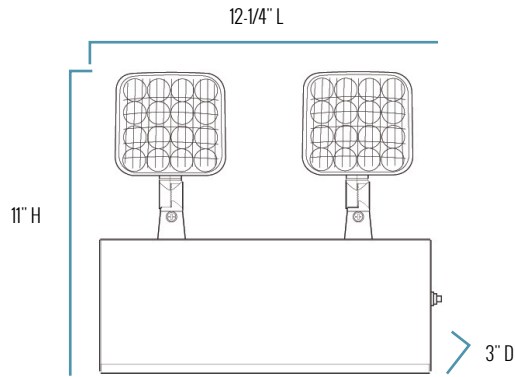

## SERIES OVERVIEW

DIMENSIONS	PRODUCT WEIGHT
12-1/4" L x 11" H x 3" D	10.05 lbs.