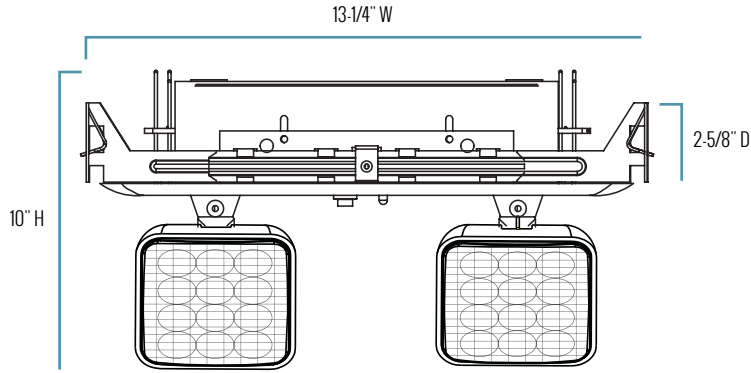

## SERIES OVERVIEW

DIMENSIONS	PRODUCT WEIGHT
2-5/8" D x 13-1/4" W x 10" H (Width includes mounting clips, depth is only faceplate)	4.0 lbs.