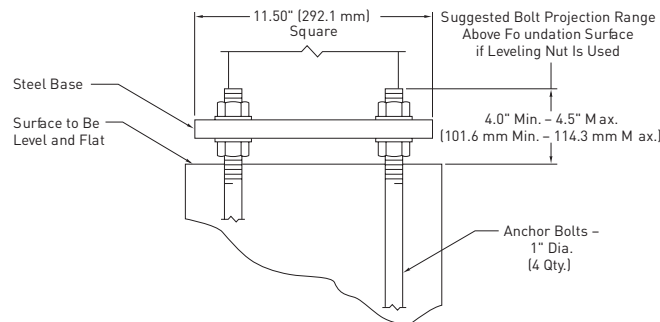

NOT TO SCALE

INSTALLATION INSTRUCTIONS
INSTRUCTIONS D'INSTALLATION

30' Round Tapered Steel Poles

© 2019 Cree Lighting, A company of IDEAL INDUSTRIES. All rights reserved. For informational purposes only. Content is subject to change. See www.creelighting.com/warranty for warranty and specifications. Cree® and the Cree logo are registered trademarks of Cree, Inc.

NO ESTÁ A ESCALA

INSTALLATION INSTRUCTIONS
INSTRUCTIONS D'INSTALLATION

POSTES DE ACERO CÓNICO REDONDOS DE 30 PIES

Postes de acero cónico redondos de 30 pies

© 2019 Cree Lighting, A company of IDEAL INDUSTRIES. All rights reserved. For informational purposes only. Content is subject to change. See www.creelighting.com/warranty for warranty and specifications. Cree® and the Cree logo are registered trademarks of Cree, Inc.