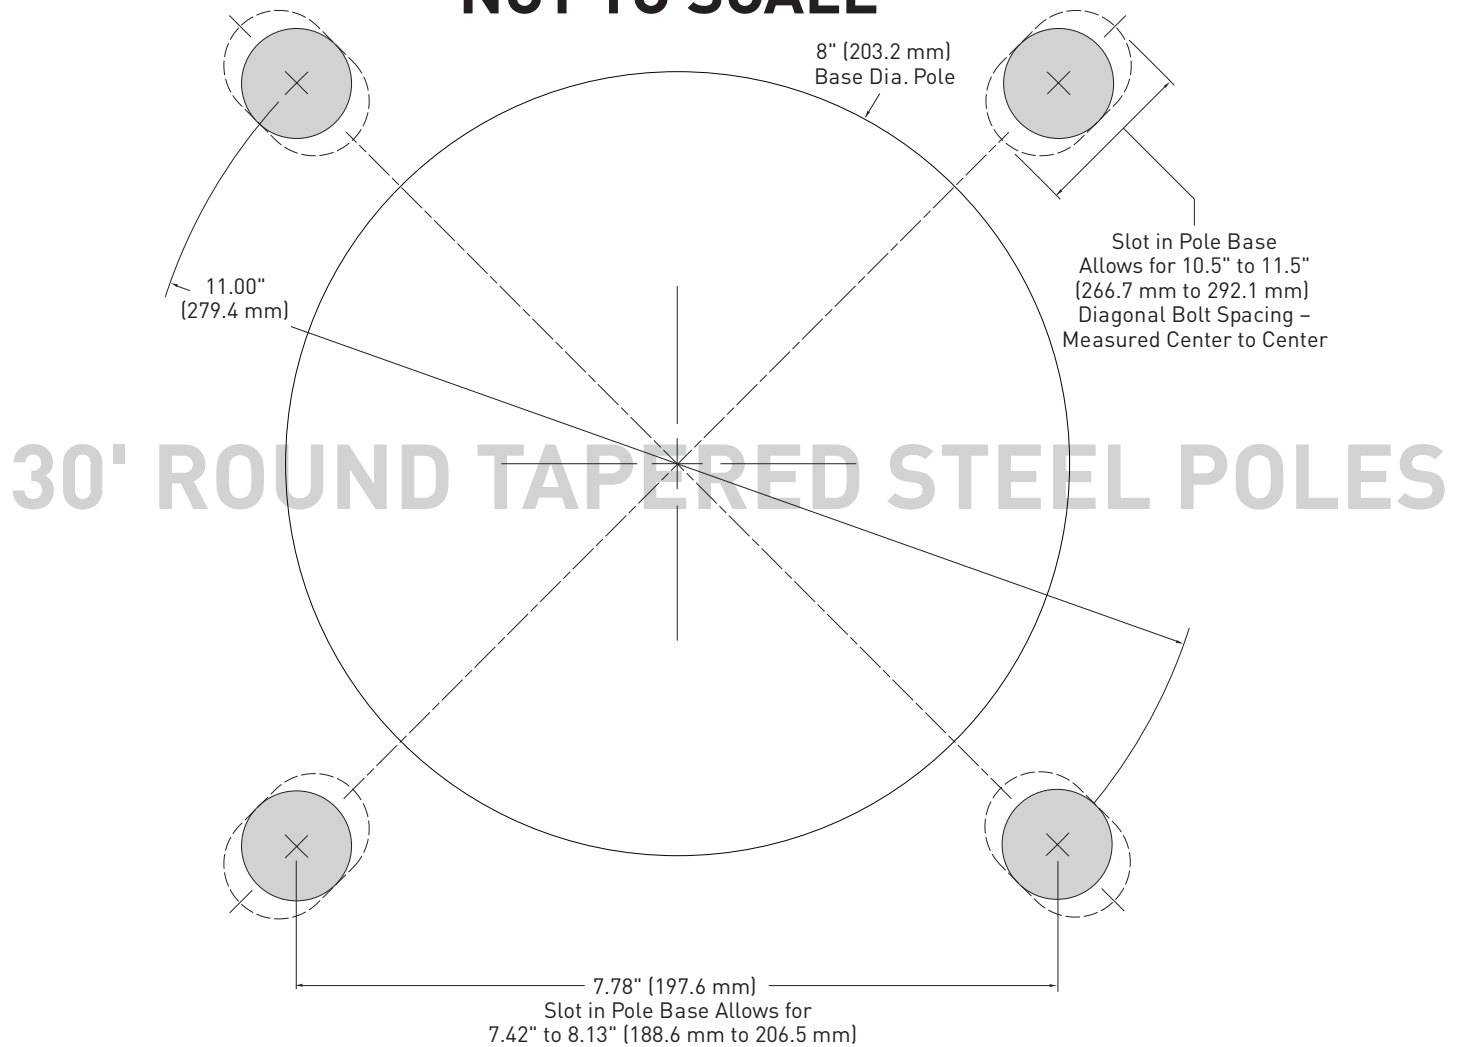

NOT TO SCALE

INSTALLATION INSTRUCTIONS
INSTRUCTIONS D'INSTALLATION

30' Round Tapered Steel Poles

© 2019 Cree Lighting, A company of IDEAL INDUSTRIES. All rights reserved. For informational purposes only. Content is subject to change. See www.creelighting.com/warranty for warranty and specifications. Cree® and the Cree logo are registered trademarks of Cree, Inc.

NO ESTÁ A ESCALA

INSTALLATION INSTRUCTIONS
INSTRUCTIONS D'INSTALLATION

POSTES DE ACERO CÓNICO REDONDOS DE 30 PIES

Postes de acero cónico redondos de 30 pies

© 2019 Cree Lighting, A company of IDEAL INDUSTRIES. All rights reserved. For informational purposes only. Content is subject to change. See www.creelighting.com/warranty for warranty and specifications. Cree® and the Cree logo are registered trademarks of Cree, Inc.