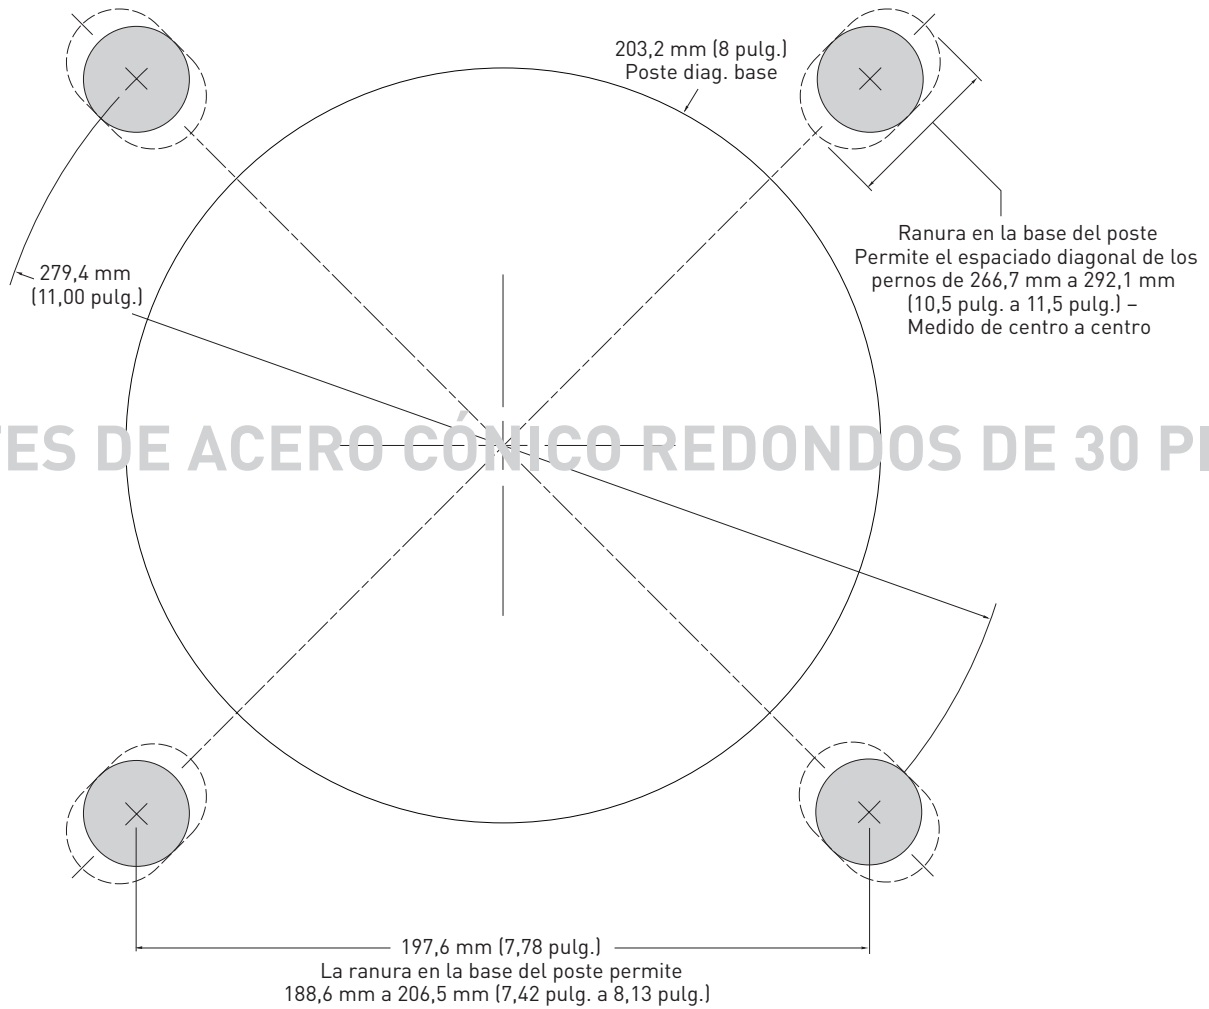

NOT TO SCALE

INSTALLATION INSTRUCTIONS
INSTRUCTIONS D'INSTALLATION

30' Round Tapered Steel Poles

© 2019 Cree Lighting, A company of IDEAL INDUSTRIES. All rights reserved. For informational purposes only. Content is subject to change. See www.creelighting.com/warranty for warranty and specifications. Cree® and the Cree logo are registered trademarks of Cree, Inc.

NO ESTÁ A ESCALA

INSTALLATION INSTRUCTIONS
INSTRUCTIONS D'INSTALLATION

POSTES DE ACERO CÓNICO REDONDOS DE 30 PIES

Postes de acero cónico redondos de 30 pies

© 2019 Cree Lighting, A company of IDEAL INDUSTRIES. All rights reserved. For informational purposes only. Content is subject to change. See www.creelighting.com/warranty for warranty and specifications. Cree® and the Cree logo are registered trademarks of Cree, Inc.