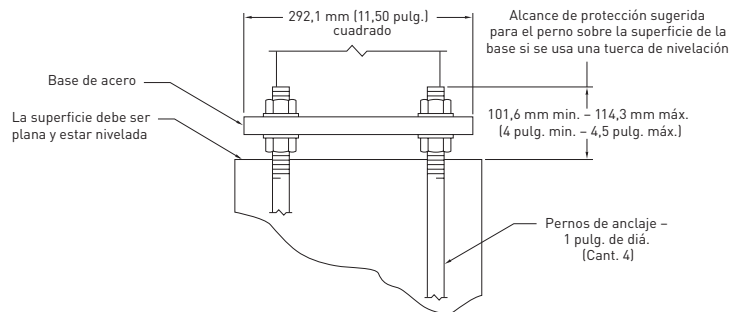

NOT TO SCALE

INSTALLATION INSTRUCTIONS
INSTRUCTIONS D'INSTALLATION

30' Round Tapered Steel Poles

© 2019 Cree Lighting, A company of IDEAL INDUSTRIES. All rights reserved. For informational purposes only. Content is subject to change. See www.creelighting.com/warranty for warranty and specifications. Cree® and the Cree logo are registered trademarks of Cree, Inc.

NO ESTÁ A ESCALA

INSTALLATION INSTRUCTIONS
INSTRUCTIONS D'INSTALLATION

POSTES DE ACERO CÓNICO REDONDOS DE 30 PIES

Postes de acero cónico redondos de 30 pies

© 2019 Cree Lighting, A company of IDEAL INDUSTRIES. All rights reserved. For informational purposes only. Content is subject to change. See www.creelighting.com/warranty for warranty and specifications. Cree® and the Cree logo are registered trademarks of Cree, Inc.