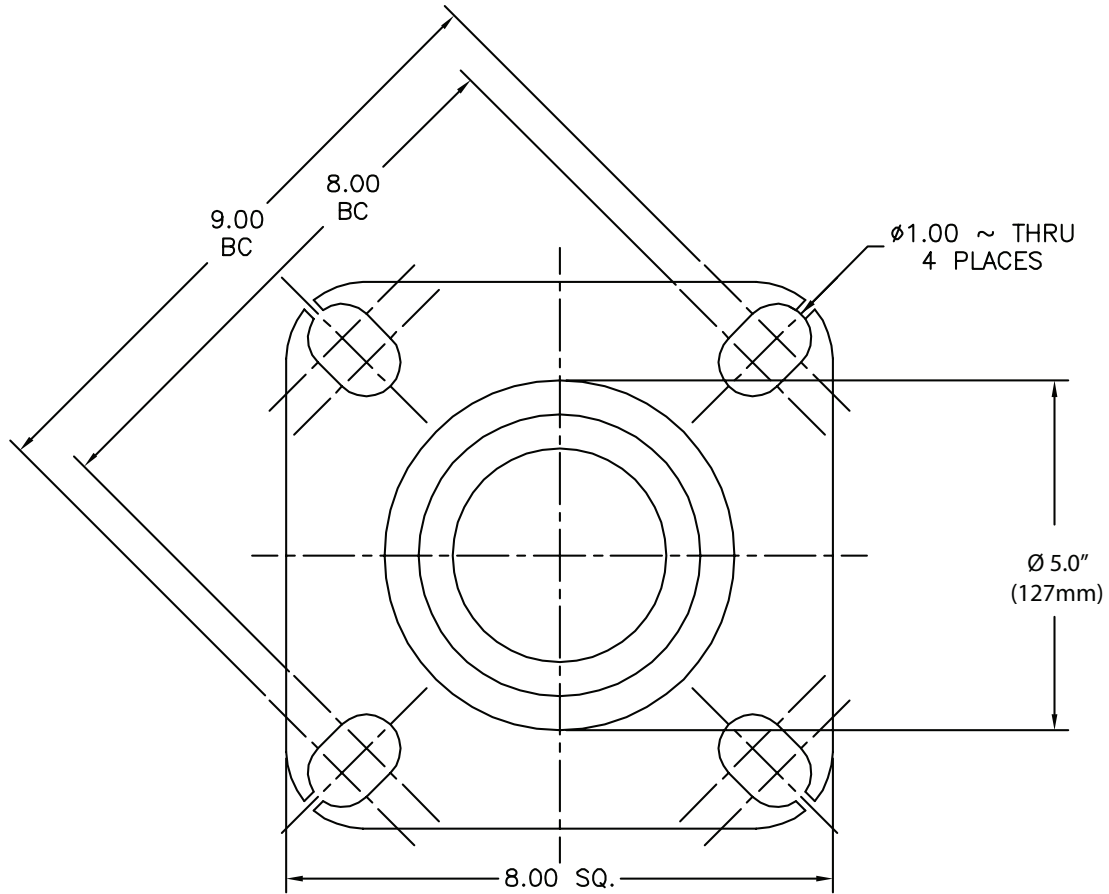

**NOT TO SCALE**

Four Anchor Bolts  
Round Pole  
3/4" - 10 x 17" + 3" Double Nut  
Bolt Projection: Range 3.0-3.5" (76 -89 mm)  
Base Cover Height: 6.0" (152 mm)