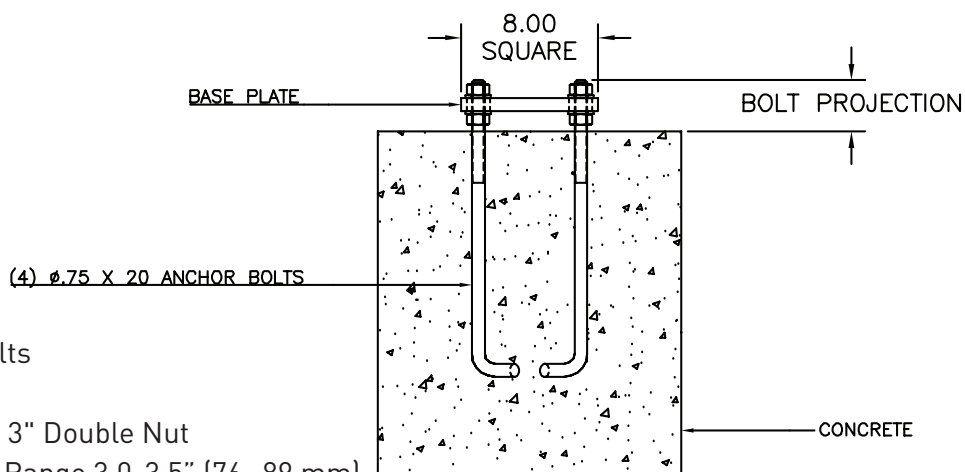

**NOT TO SCALE**

Four Anchor Bolts  
Round Pole  
3/4" - 10 x 17" + 3" Double Nut  
Bolt Projection: Range 3.0-3.5" (76 -89 mm)  
Base Cover Height: 6.0" (152 mm)