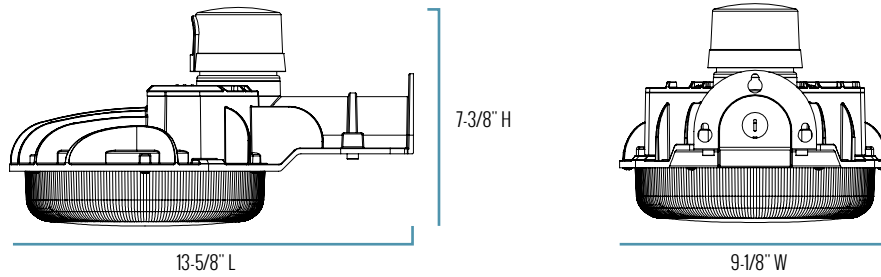

PRODUCT SPECIFICATIONS

OVERVIEW

- Initial Delivered Lumens: 8400 - 8700 Lumens
- 4000K Lumen Values:
 - 60W: 8400L
 - 40W: 6000L
 - 29W: 4546L
- 5000K Lumen Values:
 - 60W: 8700L
 - 40W: 5756L
 - 29W: 4506L
- CRI: ≥ 70
- CCT: 4000K, 5000K
- Mounting height: 12 - 30 feet
- Input Power: 60W/40W/29W
- Dimmable: Yes, when on 60W setting
- Operating Temperature Range: -40°F to 104°F (-40°C to 40°C)
- Estimated L70 Lifetime @ 25°C: > 100,000 hours
- Power Factor: > 0.9
- Total Harmonic Distortion: < 20%
- Limited Warranty: 5 Years*
- Replaces up to 250W MH

ORDERING INFORMATION

Example: C-AR-B-DD-8L-40K-GR

C-AR	SERIES	DD		GR
PRODUCT	SERIES	TYPE	LUMEN PACKAGE & CCT	COLOR
C-AR	B	DD	<p>8L-40K 8400L Neutral White (4000K) 60W/40W/29W</p> <p>8L-50K 8700L Cool White (5000K) 60W/40W/29W</p>	GR Gray

CERTIFICATIONS

C-AR-B-DD Series

SERIES OVERVIEW

DIMENSIONS	PRODUCT WEIGHT	MOUNTING HEIGHT	SPACING
13-5/8" L x 9-1/8" W x 7-3/8" H (Height includes Photocell)	5.5 lbs.	12-30 feet	---

FIXTURE SPECIFICATIONS