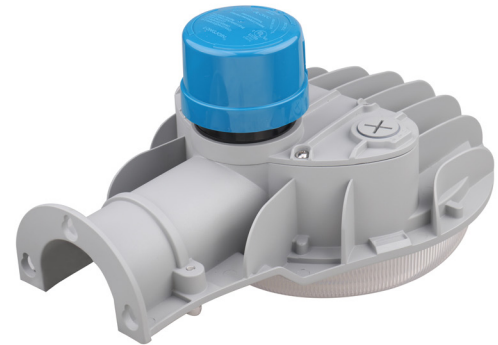

C-AR-B-DD Series

LED Dusk to Dawn Light
Replaces up to 250W MH

THE DUSK TO DAWN LIGHT THAT WORKS FOR YOU

Delivering up to 8700 lumens, our cULus Listed LED Dusk to Dawn Light comes standard with a selectable wattage feature that delivers three fixtures in one (60W, 40W, and 29W) for increased versatility and value. It's easy to install and can be mounted to a horizontal pipe or tenon, as well as directly to a wall. A twist-lock photocell is also included for added convenience. Available in 4000K or 5000K, with a CRI > 70.

PRODUCT SPECIFICATIONS

OVERVIEW

- Initial Delivered Lumens: 8400 - 8700 Lumens
- 4000K Lumen Values:
 - 60W: 8400L
 - 40W: 6000L
 - 29W: 4546L
- 5000K Lumen Values:
 - 60W: 8700L
 - 40W: 5756L
 - 29W: 4506L
- CRI: ≥ 70
- CCT: 4000K, 5000K
- Mounting height: 12 - 30 feet
- Input Power: 60W/40W/29W
- Dimmable: Yes, when on 60W setting
- Operating Temperature Range: -40°F to 104°F (-40°C to 40°C)
- Estimated L70 Lifetime @ 25°C: > 100,000 hours
- Power Factor: > 0.9
- Total Harmonic Distortion: < 20%
- Limited Warranty: 5 Years*
- Replaces up to 250W MH

FEATURES	RECOMMENDED USE	INPUT VOLTAGE
<ul style="list-style-type: none"> • Wattage selectable (60W, 40W, 29W) • Industry leading ≥ 140 LPW • Comes with twist-lock photocell • Mounts to wall and a horizontal pole 	<ul style="list-style-type: none"> • Security • Area Lighting • Service Roads • General Area Lighting • Yard and Dock Lighting 	<ul style="list-style-type: none"> • Universal (120V through 277V Operation)

HOUSING	Durable, die-cast aluminum heat sink & housing, gray polyester powder-coat finish
LENS ASSEMBLY	UV-stabilized acrylic prismatic refractor
MOUNTING	Mounts directly or with mounting arm (sold separately) Mounts to pole diameter 1-5/8" - 1-3/4"