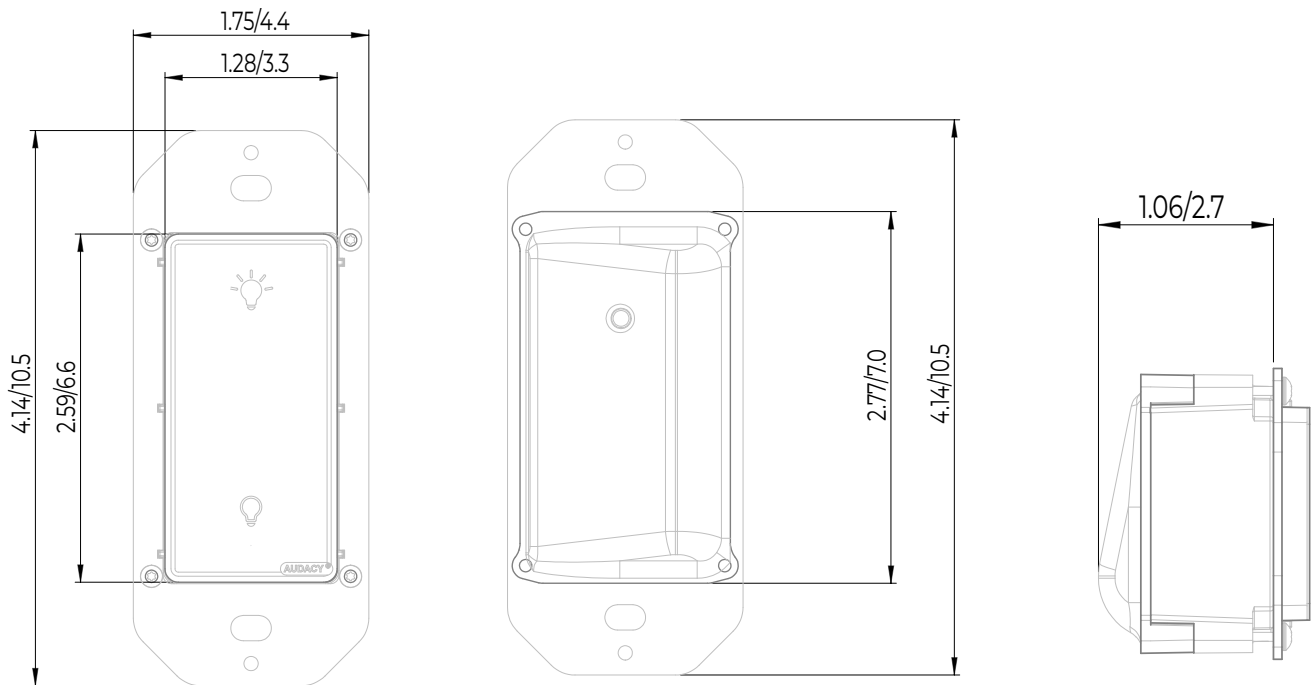

## MECHANICAL DIMENSIONS (INCHES/CM)

CONTACT US TODAY FOR A CONSULTATION

1.800.273.9989

CONTACTUS@AUDACYWIRELESS.COM

AUDACYWIRELESS.COM