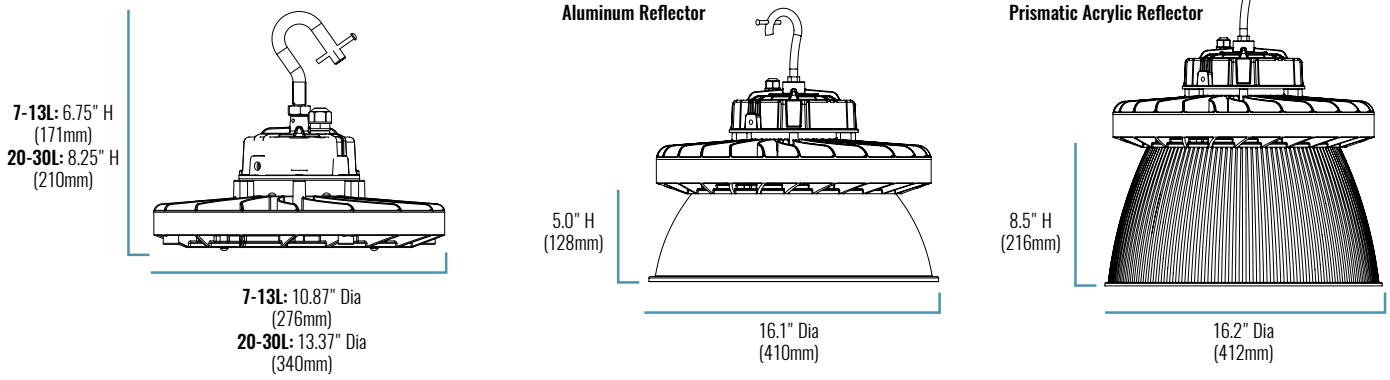

PRODUCT SPECIFICATIONS

OVERVIEW

- Initial Delivered Lumens: 7600, 13,000, 19,600, 30,000
- CRI: ≥ 80
- CCT: Neutral White 4000K, Cool White 5000K
- Mounting: Hook and cord or pendant (with adaptor accessory)
- Input Power: 60-232W
- Dimmable: 0-10V Dimming to 10%
- Operating Temperature Range: -22°F to 131°F (-30°C to 50°C)
- Lifespan: Estimated 50,000 Hours
- Power Factor: > 0.9
- Total Harmonic Distortion: < 20%
- Limited Warranty: 5-Year*
- Replaces Up to 400W PSMH

ORDERING INFORMATION

Example: C-HB-A-RD-7L-40K-UL-WH

PRODUCT	SERIES	STYLE	LUMEN PACKAGE	CCT	VOLTAGE	COLOR
C-HB High Bay	A	RD Round	7L 7,600 Lumens, 60W 13L 13,000 Lumens, 100W 20L 19,600 Lumens, 148W 30L 30,000 Lumens, 232W	40K Neutral White (4000K) 50K Cool White (5000K)	UL Universal 120V-277V UH 347V-480V	WH White BK Black (Available only in UL Voltage only)

CERTIFICATIONS:

C-HB-A-RD-7L/13L/20L/30L Series

SERIES OVERVIEW

DIMENSIONS	PRODUCT WEIGHT	MOUNTING HEIGHT
7L & 13L: 6.75" (171mm) H x 10.87" (276mm) Diameter 20L-30L: 8.25" (210mm) H x 13.37" (340mm) Diameter	6.5 lbs. 10.47 lbs.	10 to 30 feet