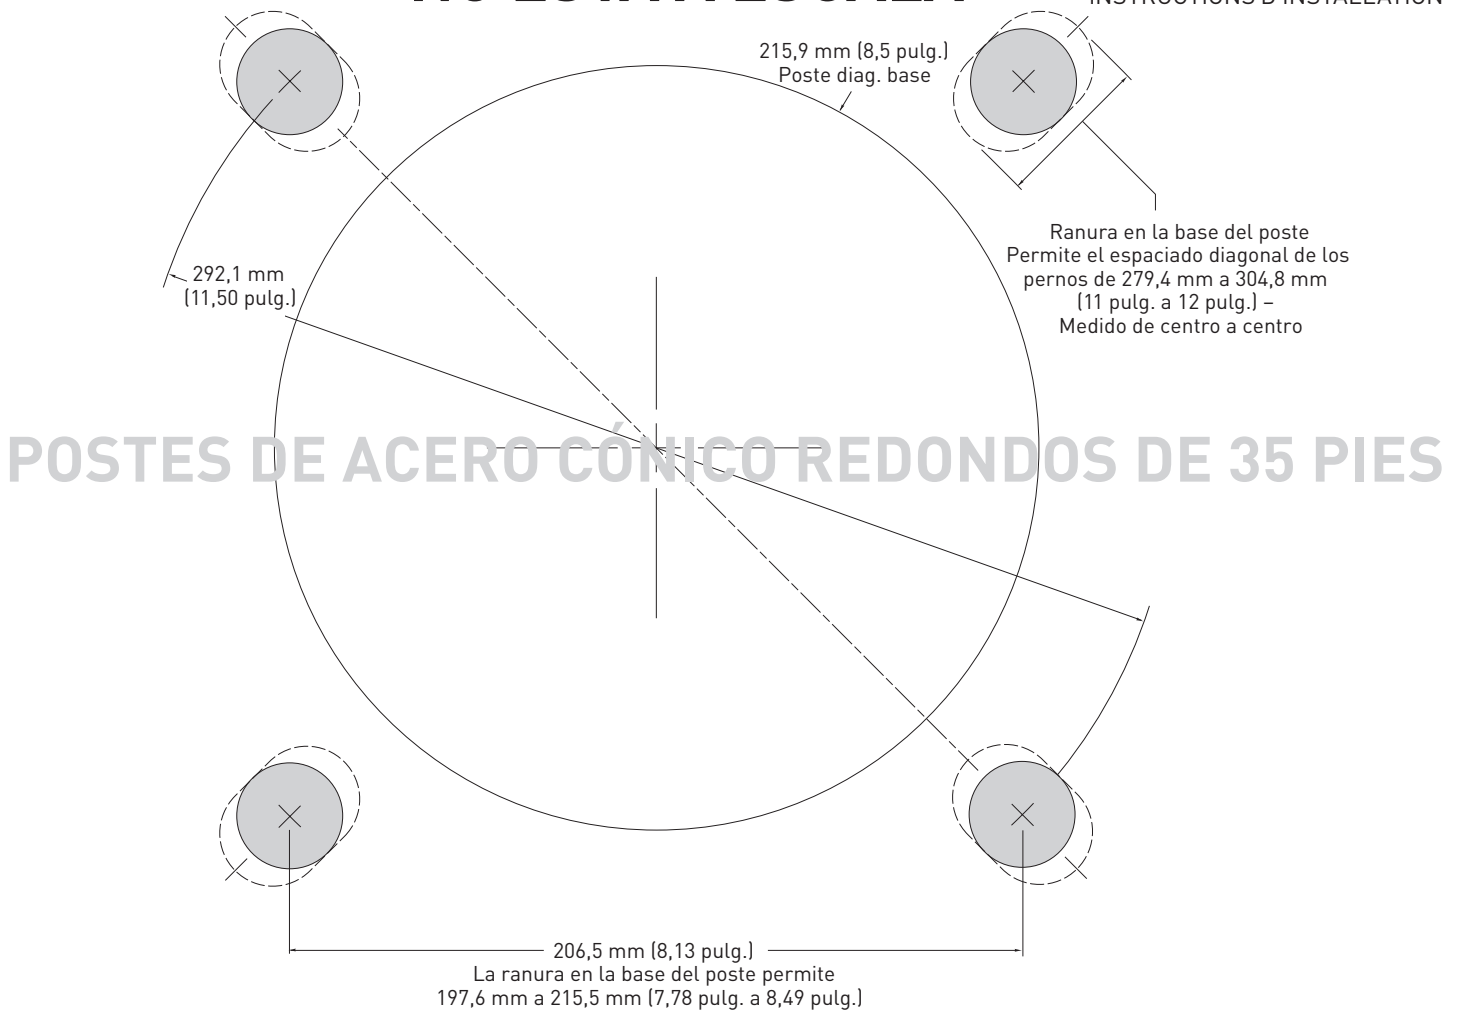

NOT TO SCALE

INSTALLATION INSTRUCTIONS
INSTRUCTIONS D'INSTALLATION

35' Round Tapered Steel Poles

© 2019 Cree Lighting, A company of IDEAL INDUSTRIES. All rights reserved. For informational purposes only. Content is subject to change. See www.creelighting.com/warranty for warranty and specifications. Cree® and the Cree logo are registered trademarks of Cree, Inc.

NO ESTÁ A ESCALA

INSTALLATION INSTRUCTIONS
INSTRUCTIONS D'INSTALLATION

Postes de acero cónico redondos de 35 pies

© 2019 Cree Lighting, A company of IDEAL INDUSTRIES. All rights reserved. For informational purposes only. Content is subject to change. See www.creelighting.com/warranty for warranty and specifications. Cree® and the Cree logo are registered trademarks of Cree, Inc.