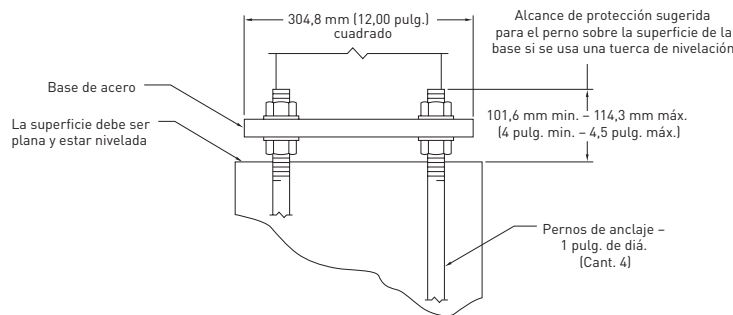

NOT TO SCALE

INSTALLATION INSTRUCTIONS
INSTRUCTIONS D'INSTALLATION

35' Round Tapered Steel Poles

© 2019 Cree Lighting, A company of IDEAL INDUSTRIES. All rights reserved. For informational purposes only. Content is subject to change. See www.creelighting.com/warranty for warranty and specifications. Cree® and the Cree logo are registered trademarks of Cree, Inc.

NO ESTÁ A ESCALA

INSTALLATION INSTRUCTIONS
INSTRUCTIONS D'INSTALLATION

Postes de acero cónico redondos de 35 pies

© 2019 Cree Lighting, A company of IDEAL INDUSTRIES. All rights reserved. For informational purposes only. Content is subject to change. See www.creelighting.com/warranty for warranty and specifications. Cree® and the Cree logo are registered trademarks of Cree, Inc.