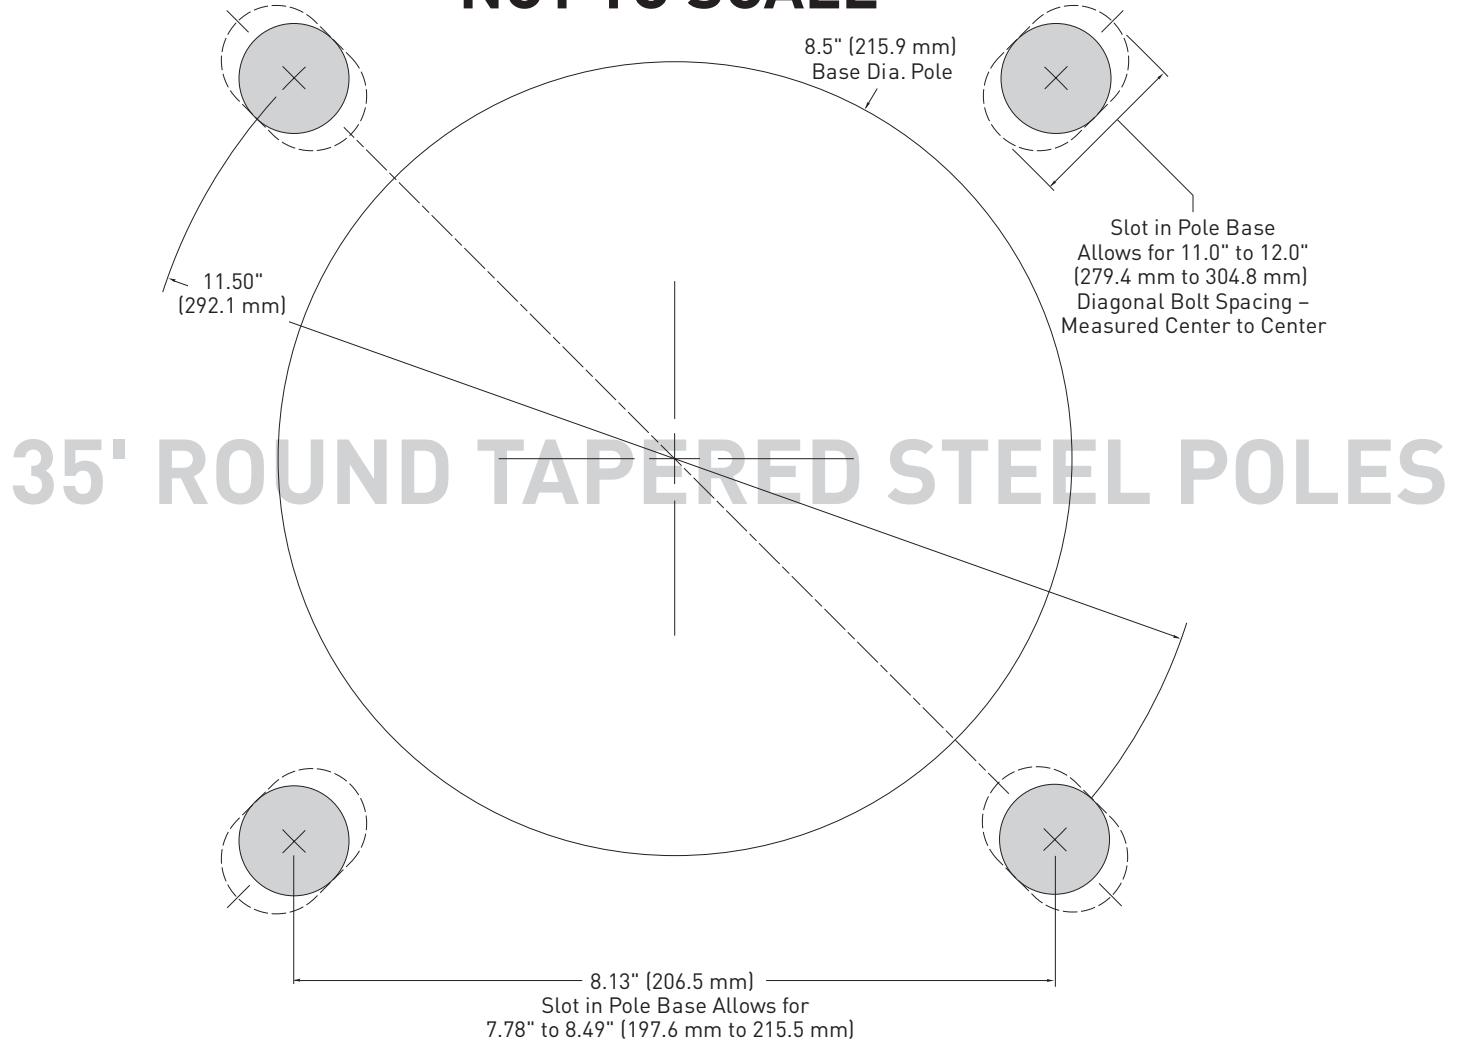

NOT TO SCALE

INSTALLATION INSTRUCTIONS
INSTRUCTIONS D'INSTALLATION

35' Round Tapered Steel Poles

© 2019 Cree Lighting, A company of IDEAL INDUSTRIES. All rights reserved. For informational purposes only. Content is subject to change. See www.creelighting.com/warranty for warranty and specifications. Cree® and the Cree logo are registered trademarks of Cree, Inc.

NO ESTÁ A ESCALA

INSTALLATION INSTRUCTIONS
INSTRUCTIONS D'INSTALLATION

Postes de acero cónico redondos de 35 pies

© 2019 Cree Lighting, A company of IDEAL INDUSTRIES. All rights reserved. For informational purposes only. Content is subject to change. See www.creelighting.com/warranty for warranty and specifications. Cree® and the Cree logo are registered trademarks of Cree, Inc.