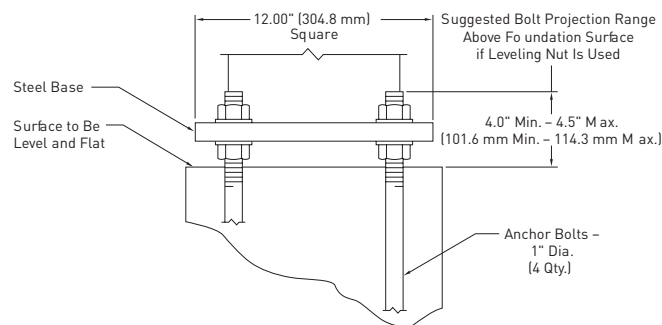

NOT TO SCALE

INSTALLATION INSTRUCTIONS
INSTRUCTIONS D'INSTALLATION

35' Round Tapered Steel Poles

© 2019 Cree Lighting, A company of IDEAL INDUSTRIES. All rights reserved. For informational purposes only. Content is subject to change. See www.creelighting.com/warranty for warranty and specifications. Cree® and the Cree logo are registered trademarks of Cree, Inc.

NO ESTÁ A ESCALA

INSTALLATION INSTRUCTIONS
INSTRUCTIONS D'INSTALLATION

Postes de acero cónico redondos de 35 pies

© 2019 Cree Lighting, A company of IDEAL INDUSTRIES. All rights reserved. For informational purposes only. Content is subject to change. See www.creelighting.com/warranty for warranty and specifications. Cree® and the Cree logo are registered trademarks of Cree, Inc.