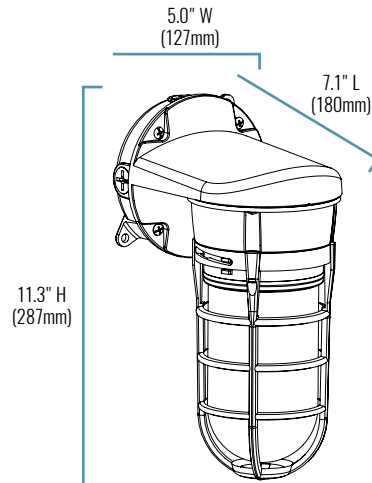

C-VT-B-SMWL Series

LED Vapor Tights - Wall Mount
Replaces 100W/200W Incandescent

C-LITE

PRODUCT SPECIFICATIONS

OVERVIEW

- Initial Delivered Lumens: 1,000 or 1,900
- CRI: ≥ 80
- CCT: Neutral White 4000K, Cool White 5000K
- Mounting: Wall
- Input Power: 12 Watts or 22 Watts
- Dimmable: No
- Operating Range: -30°C to 45°C (-31°F - 113°F)
- L_{70} Lifetime @ 25°C : $>100,000$ hours
- Power Factor: > 0.9
- Total Harmonic Distortion: $< 20\%$
- Limited Warranty: 5 Years*
- Replaces 100W Incandescent (10L) or 200W Incandescent (19L)

ORDERING INFORMATION

Example: C-VT-B-SMWL-10L-40K-GR

C-VT	B	SMWL			GR
PRODUCT	SERIES	STYLE	LUMEN PACKAGE	CCT	COLOR
C-VT	B	SMWL LED Vapor Tight Wall Mount	10L 1,000 Lumens, 12W 19L 1,900 Lumens, 22W	40K Neutral White (4000K) 50K Cool White (5000K)	GR Gray

CERTIFICATIONS:

C-VT-B-SMWL Series

SERIES OVERVIEW

DIMENSIONS	PRODUCT WEIGHT	MOUNTING HEIGHT	SPACING
7.1" (180mm) L x 5.0" (127mm) W x 11.3" (287mm) H	10L: 3.70 lbs. (1.7kg) 19L: 3.86 lbs. (1.8kg)	Up to 15 feet	15 feet

FIXTURE SPECIFICATIONS

HOUSING	Die-cast aluminum housing and lamp guard Gray polyester powder-coat finish
LENS ASSEMBLY	Screw-in, frosted glass globe provides uniform light distribution
MOUNTING	Die-cast aluminum 4" junction box Four threaded and plugged 1/2" conduit entry points on sides of ceiling box, and one threaded entry point on back of mounting box