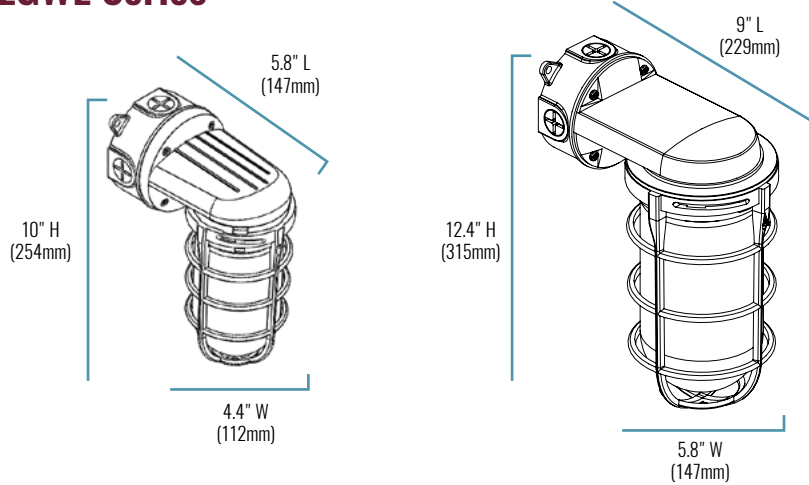

#### OVERVIEW

- Initial Delivered Lumens: 900 (small), 1,200 (large)
- CRI:  $\geq 70$
- CCT: Neutral White 4000K
- Mounting: Wall
- Input Power: 14 Watts (small), 22 Watts (large)
- Dimmable: No
- Operating Range:  $-40^{\circ}\text{C}$  ( $-40^{\circ}\text{F}$ ) -  $50^{\circ}\text{C}$  ( $122^{\circ}\text{F}$ )
- Lifespan: Estimated 172,000 Hours (small), 118,000 Hours (large)
- Power Factor:  $> 0.9$
- Total Harmonic Distortion:  $< 20\%$
- Limited Warranty: 5 Years\*
- Replaces 100W Incandescent (small), 120W Incandescent (large)

### ORDERING INFORMATION

Example: C-VT-A-SMWL-9L-40K-GR

PRODUCT	STYLE	LUMEN PACKAGE	CCT	COLOR
C-VT-A			40K	GR
C-VT-A	SMWL LED Vapor Tight Wall Mount Small	9L (small) 900 Lumens 14W	40K Neutral White (4000K)	GR Gray
	LGWL LED Vapor Tight Wall Mount Large	12L (large) 1,200 Lumens 22W		

## SERIES OVERVIEW

DIMENSIONS	PRODUCT WEIGHT	MOUNTING HEIGHT	SPACING
5.8" (147mm) L x 4.4" (112mm) W x 10" (254mm) H (small) 9" (229mm) L x 5.8" (147mm) W x 12.4" (315mm) H Dia (large)	3.3 lbs. (small) 5.2 lbs. (large)	8 to 12 feet	12 feet