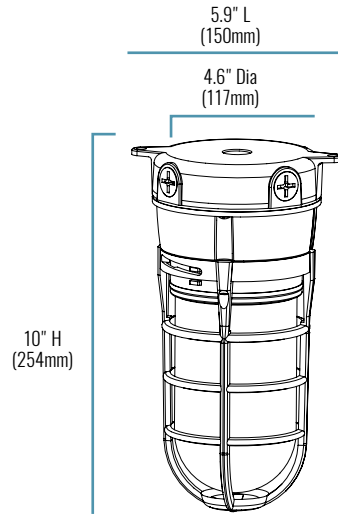

### ORDERING INFORMATION

Example: C-VT-B-SMCL-10L-40K-GR

C-VT	B				GR
PRODUCT	SERIES	STYLE	LUMEN PACKAGE	CCT	COLOR
C-VT	B	SMCL LED Vapor Tight Ceiling Mount	<b>10L</b> 1,000 Lumens, 12W  <b>19L</b> 1,900 Lumens, 22W	<b>40K</b> Neutral White (4000K)  <b>50K</b> Cool White (5000K)	GR Gray

## SERIES OVERVIEW

DIMENSIONS	PRODUCT WEIGHT	MOUNTING HEIGHT	SPACING
5.9" (150mm) L x 4.6" (117mm) Dia x 10" (254mm) H	<b>10L:</b> 3.04 lbs. (1.4kg) <b>19L:</b> 3.20 lbs. (1.5kg)	Up to 15 feet	15 feet