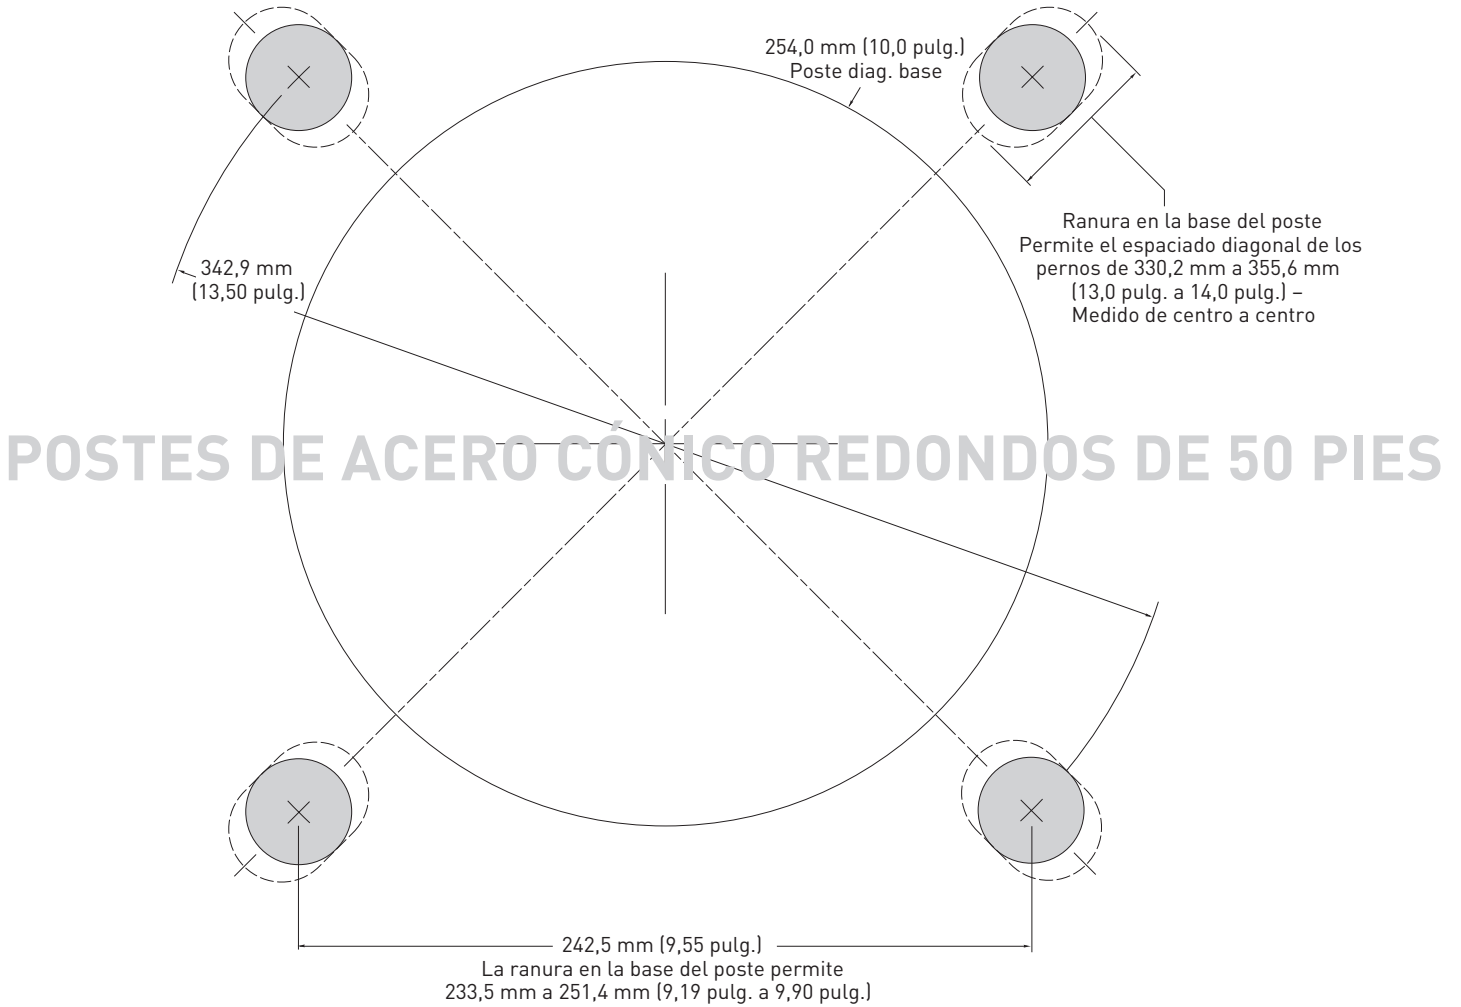

NOT TO SCALE

INSTALLATION INSTRUCTIONS
INSTRUCTIONS D'INSTALLATION

50' Round Tapered Steel Poles

© 2019 Cree Lighting, A company of IDEAL INDUSTRIES. All rights reserved. For informational purposes only. Content is subject to change. See www.creelighting.com/warranty for warranty and specifications. Cree® and the Cree logo are registered trademarks of Cree, Inc.

NO ESTÁ A ESCALA

INSTALLATION INSTRUCTIONS
INSTRUCTIONS D'INSTALLATION

Postes de acero cónico redondos de 50 pies

© 2019 Cree Lighting, A company of IDEAL INDUSTRIES. All rights reserved. For informational purposes only. Content is subject to change. See www.creelighting.com/warranty for warranty and specifications. Cree® and the Cree logo are registered trademarks of Cree, Inc.