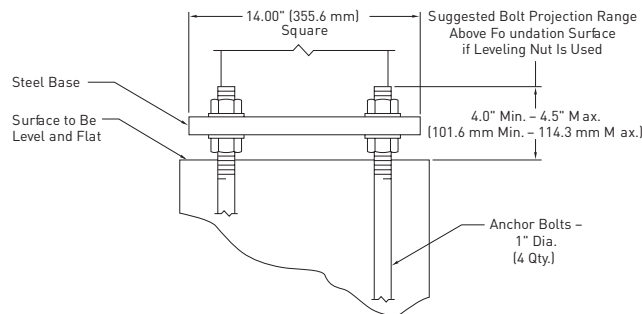

NOT TO SCALE

INSTALLATION INSTRUCTIONS
INSTRUCTIONS D'INSTALLATION

50' Round Tapered Steel Poles

© 2019 Cree Lighting, A company of IDEAL INDUSTRIES. All rights reserved. For informational purposes only. Content is subject to change. See www.creelighting.com/warranty for warranty and specifications. Cree® and the Cree logo are registered trademarks of Cree, Inc.

NO ESTÁ A ESCALA

INSTALLATION INSTRUCTIONS
INSTRUCTIONS D'INSTALLATION

Postes de acero cónico redondos de 50 pies

© 2019 Cree Lighting, A company of IDEAL INDUSTRIES. All rights reserved. For informational purposes only. Content is subject to change. See www.creelighting.com/warranty for warranty and specifications. Cree® and the Cree logo are registered trademarks of Cree, Inc.