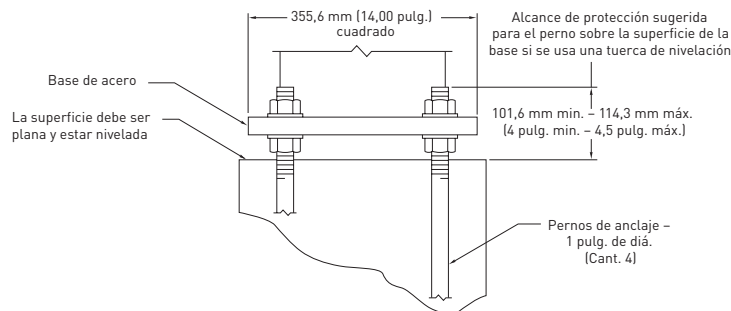

NOT TO SCALE

INSTALLATION INSTRUCTIONS
INSTRUCTIONS D'INSTALLATION

50' Round Tapered Steel Poles

© 2019 Cree Lighting, A company of IDEAL INDUSTRIES. All rights reserved. For informational purposes only. Content is subject to change. See www.creelighting.com/warranty for warranty and specifications. Cree® and the Cree logo are registered trademarks of Cree, Inc.

NO ESTÁ A ESCALA

INSTALLATION INSTRUCTIONS
INSTRUCTIONS D'INSTALLATION

Postes de acero cónico redondos de 50 pies

© 2019 Cree Lighting, A company of IDEAL INDUSTRIES. All rights reserved. For informational purposes only. Content is subject to change. See www.creelighting.com/warranty for warranty and specifications. Cree® and the Cree logo are registered trademarks of Cree, Inc.