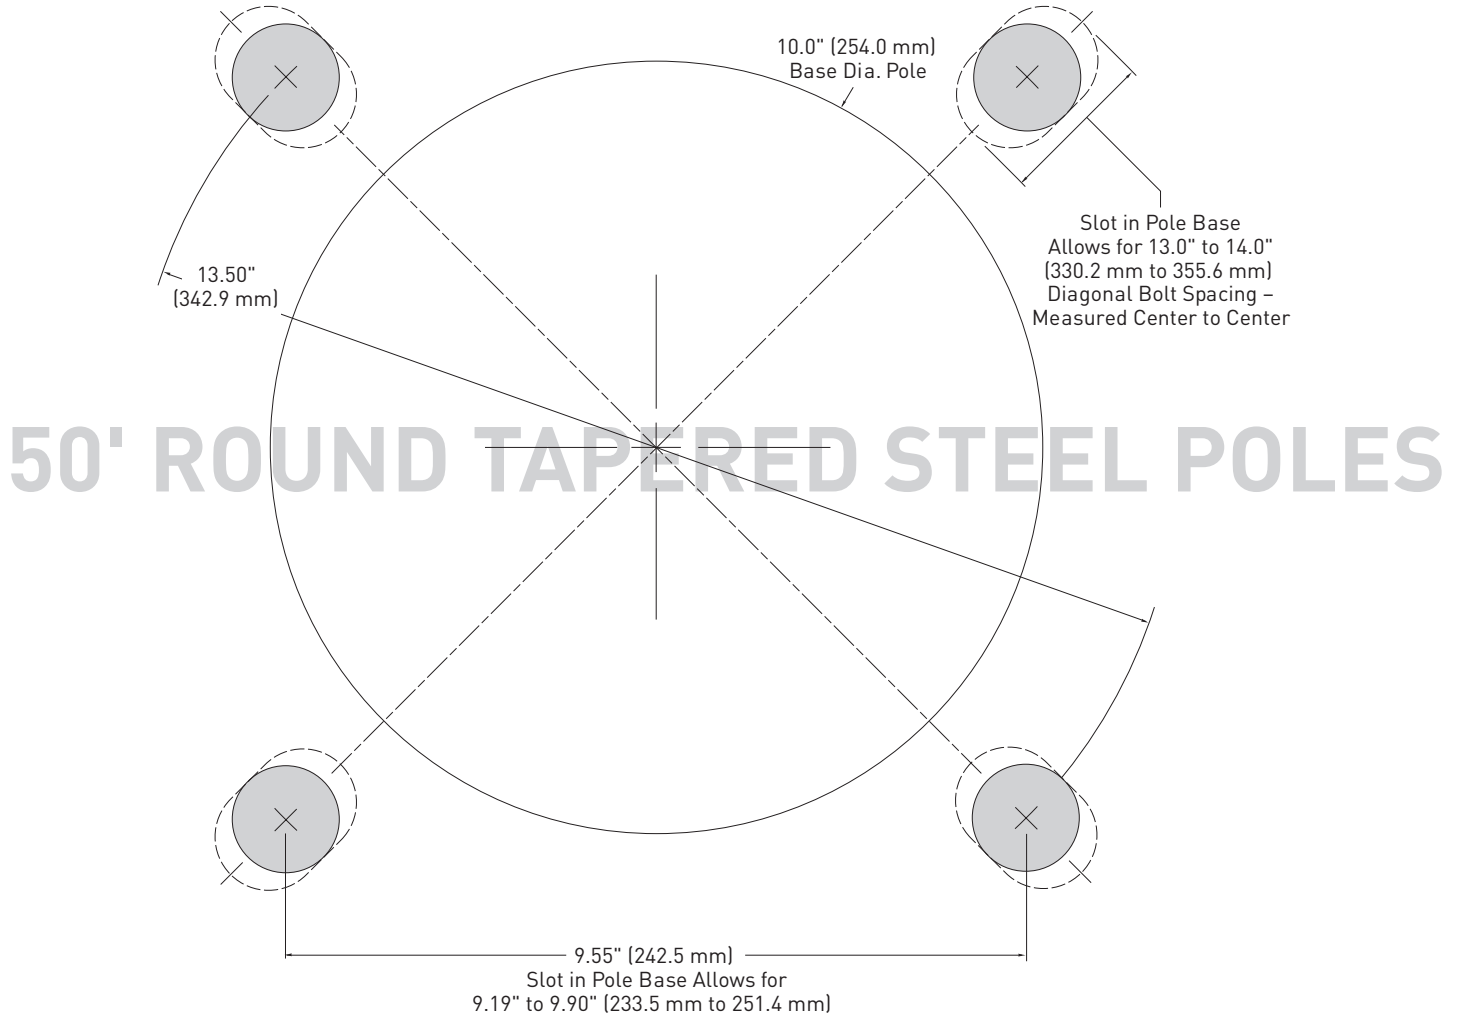

NOT TO SCALE

INSTALLATION INSTRUCTIONS
INSTRUCTIONS D'INSTALLATION

50' Round Tapered Steel Poles

© 2019 Cree Lighting, A company of IDEAL INDUSTRIES. All rights reserved. For informational purposes only. Content is subject to change. See www.creelighting.com/warranty for warranty and specifications. Cree® and the Cree logo are registered trademarks of Cree, Inc.

NO ESTÁ A ESCALA

INSTALLATION INSTRUCTIONS
INSTRUCTIONS D'INSTALLATION

Postes de acero cónico redondos de 50 pies

© 2019 Cree Lighting, A company of IDEAL INDUSTRIES. All rights reserved. For informational purposes only. Content is subject to change. See www.creelighting.com/warranty for warranty and specifications. Cree® and the Cree logo are registered trademarks of Cree, Inc.