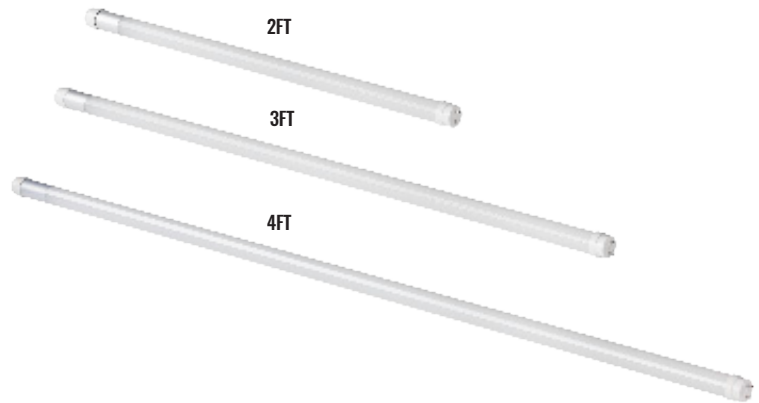

C-T8 Series

LED T8 Type B Double End Bypass Retrofit

Replaces Fluorescent T8

LED Replacement T8s for linear fixtures that do not require a ballast. Easy to install, these DLC Standard rated, long-lasting T8s save you money with quality construction and exceptional energy efficiency.

PRODUCT SPECIFICATIONS

OVERVIEW

- Replaces Fluorescent T8 (Maximum 4 lamps per luminaire)
- Initial Delivered Lumens: 2FT: 1,150L; 3FT: 1,500L; 4 FT: 1,800L
- CRI: 80
- CCT: Warm White 3500K, Neutral White 4000K, Daylight 5000K
- Input Power: 2FT: 9 Watts; 3FT: 12 Watts; 4 FT: 14 Watts
- Ballast Bypass Direct Wire (Type B)
- Dimmable: No
- Good for use with shunted and non-shunted lampholders
- Operating Temperature Range: -20°C (-4°F) - 50°C (122°F)
- Estimated L70 Lifetime @ 25°C: > 50,000 hours
- Power Factor: > 0.9
- Total Harmonic Distortion: ≤ 20% (120V)
- Good for use with enclosed fixtures
- Limited Warranty: 5 Years*
- Good for use in damp locations
- Must be ordered in quantities of 25

TYPE	BENEFITS	RECOMMENDED USE	INPUT VOLTAGE
<ul style="list-style-type: none"> • Ballast Bypass Direct Wire (Type B) 	<ul style="list-style-type: none"> • High efficiency lamp with up to 129 lumens per watt 	<ul style="list-style-type: none"> • Industrial • Commercial • Hospitality • General Illumination 	<ul style="list-style-type: none"> • Universal (120V through 277V Operation)

ORDERING INFORMATION

Example: C-T848-A-32W-35K-B1: Individually Sleeved T8s with UPC (Must Order In Case Pack Qty of 25)

C-T8		A					B1
PRODUCT	SIZE	SERIES	WATT EQUIVALENT	VOLTAGE	CRI	CCT	PACKAGING OPTIONS
C-T8	48 4 FT	A Series	32W 32 Watt, 1,800 Lumens, (4 FT Only)	Blank 120-277Volt	Blank 80	35K Warm White (3500K) 40K Neutral White (4000K) 50K Daylight (5000K)	B1 Individually Sleeved T8s with UPC (Must Order In Case Pack Qty of 25)
	36 3 FT		25W 25 Watt, 1,500 Lumens, (3 FT Only)				
	24 2 FT		17W 17 Watt, 1,150 Lumens, (2 FT Only)				