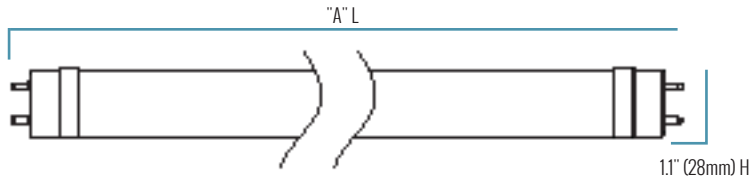

PRODUCT SPECIFICATIONS

OVERVIEW

- Replaces Fluorescent T8 (Maximum 4 lamps per luminaire)
- Initial Delivered Lumens: 2FT: 1,150L; 3FT: 1,500L; 4 FT: 1,800L
- CRI: 80
- CCT: Warm White 3500K, Neutral White 4000K, Daylight 5000K
- Input Power: 2FT: 9 Watts; 3FT: 12 Watts; 4 FT: 14 Watts
- Ballast Bypass Direct Wire (Type B)
- Dimmable: No
- Good for use with shunted and non-shunted lampholders
- Operating Temperature Range: -20°C (-4°F) - 50°C (122°F)
- Estimated L70 Lifetime @ 25°C: > 50,000 hours
- Power Factor: > 0.9
- Total Harmonic Distortion: ≤ 20% (120V)
- Good for use with enclosed fixtures
- Limited Warranty: 5 Years*
- Good for use in damp locations
- Must be ordered in quantities of 25

ORDERING INFORMATION

Example: C-T848-A-32W-35K-B1: Individually Sleeved T8s with UPC (Must Order In Case Pack Qty of 25)

C-T8		A					B1
PRODUCT	SIZE	SERIES	WATT EQUIVALENT	VOLTAGE	CRI	CCT	PACKAGING OPTIONS
C-T8	48 4 FT	A Series	32W 32 Watt, 1,800 Lumens, (4 FT Only)	Blank 120-277Volt	Blank 80	35K Warm White (3500K) 40K Neutral White (4000K) 50K Daylight (5000K)	B1 Individually Sleeved T8s with UPC (Must Order In Case Pack Qty of 25)
	36 3 FT		25W 25 Watt, 1,500 Lumens, (3 FT Only)				
	24 2 FT		17W 17 Watt, 1,150 Lumens, (2 FT Only)				

CERTIFICATIONS

C-T8 Series

SIZE	DIMENSION "A"
4Ft	47.8" (1214mm)
3Ft	35.8" (909mm)
2Ft	23.4" (596mm)

SERIES OVERVIEW

DIMENSIONS	PRODUCT WEIGHT
T8 - 4Ft • 47.8" (1214mm) L x 1.1" (28mm) H	T8 - 4Ft • 6.5 Ounces (0.18 kg)
T8 - 3Ft • 35.8" (909mm) L x 1.1" (28mm) H	T8 - 3Ft • 5.3 Ounces (0.15 kg)
T8 - 2Ft • 23.4" (596mm) L x 1.1" (28mm) H	T8 - 2Ft • 3.4 Ounces (0.09 kg)