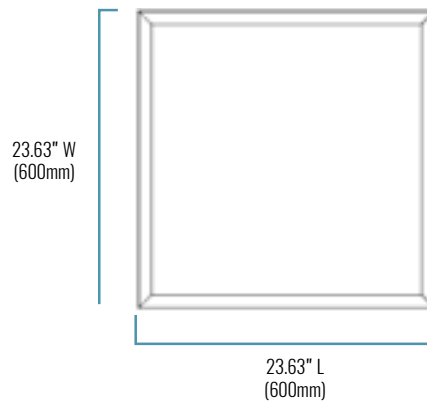

## SERIES OVERVIEW

DIMENSIONS	PRODUCT WEIGHT	MOUNTING HEIGHT	SPACING
23.63" (600mm) L x 23.63" (600mm) W x 0.5" (13mm) H (Panel) 23.63" (600mm) L x 23.63" (600mm)' W x 1.75" (44mm) H (w/Driver)	7.6 lbs.	8 to 12 feet	8' x 8' – 10' x 10'