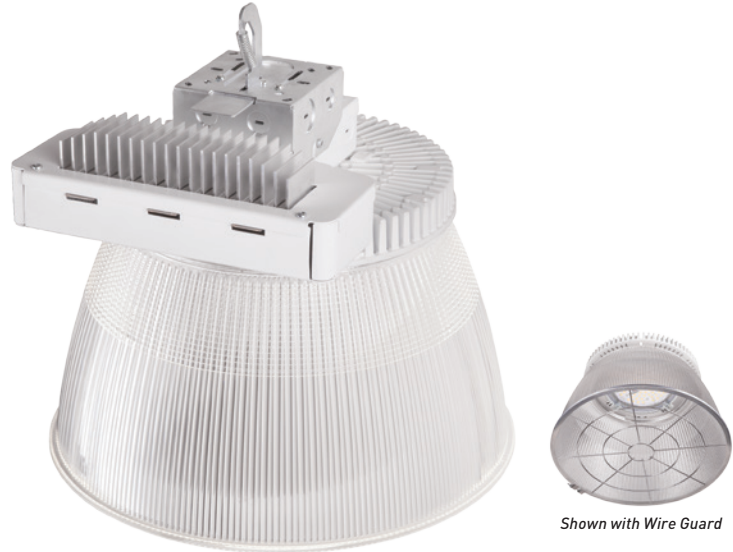

KBL SERIES LED LOW-BAY/HIGH-BAY LUMINAIRE

At Cree, we're continuing to improve high-bay/low-bay LED performance with the introduction of the KBL Series, delivering extreme energy savings and exceptional lumen maintenance without sacrificing what's important — better light and near maintenance-free operation. With multiple lumen, CRI and CCT packages; reflectors and lenses, the KBL Series makes selecting the ideal solution for your application quick and easy — whether it's grocery, gymnasium, industrial, retail, manufacturing or warehouse. Lightweight construction and universal mounting make installations near effortless, getting you back to what's important. And with high lumens per watt that qualify for DLC Premium certification, the Cree® KBL Series is exceptionally rebate friendly!

PERFORMANCE SUMMARY
Nominal Delivered Lumens: 18,000 or 24,000 lumens
Input Power: 142 or 189 watts
Efficacy: Up to 150 LPW
CRI: 70 or 80+
CCT: 3000K, 3500K, 4000K, 5000K
Input Voltage: 120-277 VAC or 347-480 VAC
Limited Warranty: 10 years
Mounting: Universal mounting easily converts to support J-box, pendant or hook & cord installations
Weight: Maximum 14 lbs.
Dimming: 0-10V dimming to 10% or multi-level occupancy

REFLECTOR OPTIONS	Clear Prismatic Acrylic	White Diffuse Acrylic	Matte Spun Aluminum	Clear Prismatic Polycarbonate
LENS OPTIONS FOR MAXIMUM UPLIGHT & UNIFORMITY				
Open Reflector	3%	13%	0%	2%
Clear Acrylic Prismatic Drop Lens	8%	16%	2%	7%
Clear Acrylic Conical Bottom Lens	6%	16%	0%	5%

Visit lighting.cree.com or contact a Cree lighting representative to learn more

info@cree.com | 800.236.6800

© 2017 Cree, Inc. All rights reserved. For informational purposes only. Not a warranty or specification. See lighting.cree.com/warranty for warranty and specifications. Cree® is a registered trademark and the Cree logo is a trademark of Cree Inc. CAT/SSHT-C099 Rev. Date: 09/18/17