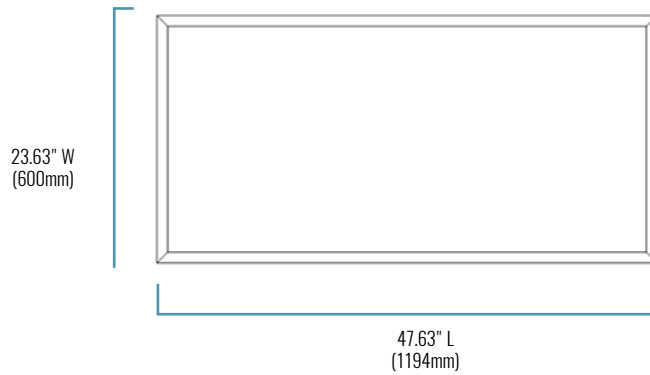

## SERIES OVERVIEW

DIMENSIONS	PRODUCT WEIGHT	MOUNTING HEIGHT	SPACING
47.63" (1194mm) L x 23.63" (600mm) W x 0.5" (13mm) H (Panel) 47.63" (1194mm) L x 23.63" (600mm) W x 1.75" (44mm) H (w/Driver)	14.4 lbs.	8 to 12 feet	8' x 8' – 10' x 10'