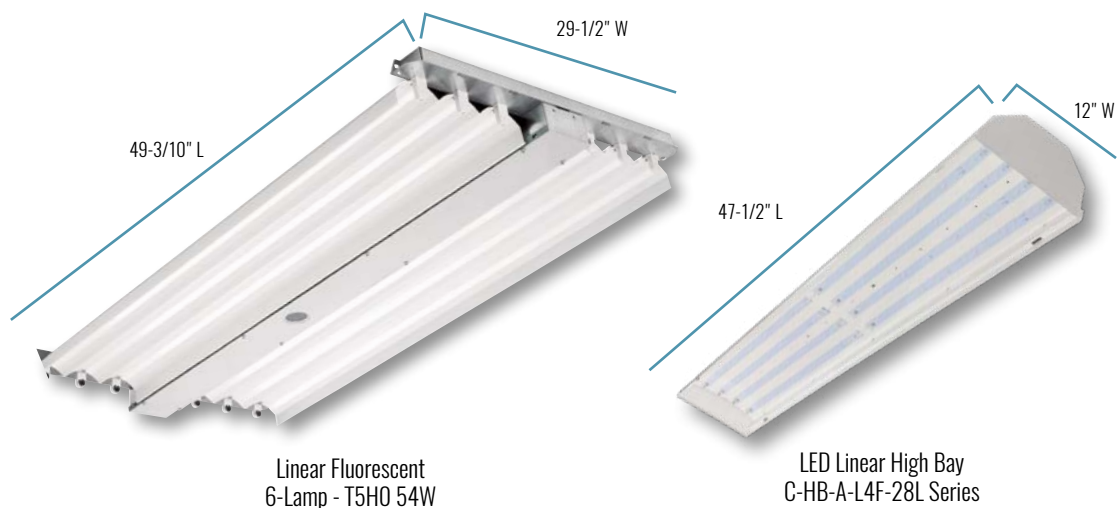

C-HB-A-L4F-28L Series

ACCESSORIES (available with fixture purchase only)

	<p>6' HIGH-OUTPUT FROSTED LENS - MADE FROM POLYCARBONATE MATERIAL</p> <p>SKU: C-HB-A-LHBFL-12x48 USE: With C-HB-A-L4F-20L & C-HB-A-L4F-28L Series only</p>
	<p>6' CORD & HOOK WITH TWIST-LOCK PLUG</p> <p>SKU: C-ACC-A-HKCRD-6FT-LV-TL (120V) C-ACC-A-HKCRD-6FT-HV-TL (277V) C-ACC-A-HKCRD-6FT-MV-TL (208V or 240V)</p>
	<p>6' CORD & HOOK WITH NO PLUG</p> <p>SKU: C-ACC-A-HKCRD-6FT-UV-NP (120V)</p>
	<p>6' CORD & HOOK WITH STRAIGHT BLADE PLUG</p> <p>SKU: C-ACC-A-HKCRD-6FT-LV-SB (120V)</p>

SIZE COMPARISON (LED VS. FLUORESCENT)

COMPARED TO 6-LAMP – T5HO 54W LINEAR FLUORESCENTS:

- Is 60% smaller for ease of installation
- Consumes less power, while producing the same light output

© 2018 Cree, Inc. and/or one of its subsidiaries. All rights reserved. For informational purposes only. Content is subject to change. Patent www.cree.com/patents. C-LITE™ and the C-LITE logo are trademarks of Cree, Inc. The UL logo is a registered trademark of UL LLC. The DLC QPL logo is a registered trademark of Efficiency Forward, Inc.