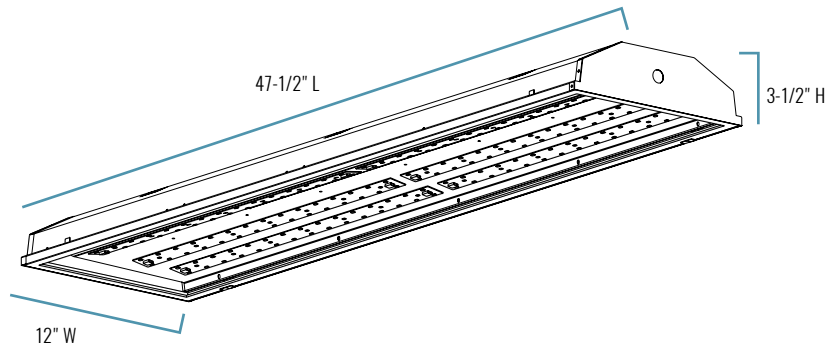

C-HB-A-L4F-28L Series

SERIES OVERVIEW

DIMENSIONS	PRODUCT WEIGHT	MOUNTING HEIGHT	SPACING
47-1/2" L x 12" W x 3-1/2" H	8.0 lbs.	25 to 40 feet	1 to 1-1/2 times the mounting height

FIXTURE SPECIFICATIONS

HOUSING	High-quality steel housing with UV-stabilized, powder-coat finish
LENS ASSEMBLY	Comes standard with no lens. Frosted and clear polycarbonate lenses (sold separately)
MOUNTING	Included v-hook, 36" chain and 6' cord with straight blade plug Fixture must be mounted a minimum of 7" below ceiling