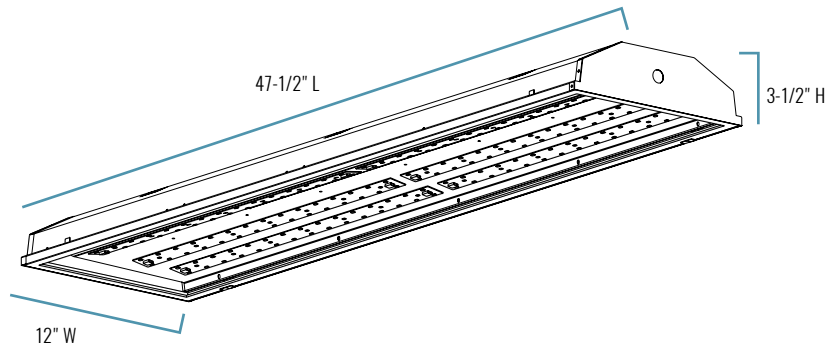

## SERIES OVERVIEW

DIMENSIONS	PRODUCT WEIGHT	MOUNTING HEIGHT	SPACING
47-1/2" L x 12" W x 3-1/2" H	7.0 lbs.	20 to 35feet	1 to 1-1/2 times the mounting height