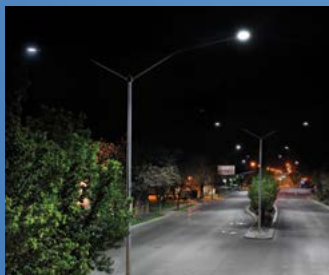

# NAVIGATE THE POSSIBILITIES.

From driveway to highway, Cree delivers roadway solutions that meet the needs of every application. Our portfolio was designed around visual comfort, durability, and performance to enhance the lighting experience of the people who come in contact with them.

Cree wrote the first chapter in LED street lighting with our first generation of street lights, and we continue to develop the story of where better light can take you.

Residential

Collector Roads

Major Roads & Highways