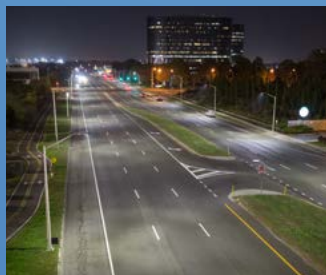

# NAVIGATE THE POSSIBILITIES.

From driveway to highway, Cree delivers roadway solutions that meet the needs of every application. Our portfolio was designed around visual comfort, durability, and performance to enhance the lighting experience of the people who come in contact with them.

Cree wrote the first chapter in LED street lighting with our first generation of street lights, and we continue to develop the story of where better light can take you.

Residential

Collector Roads

Major Roads & Highways