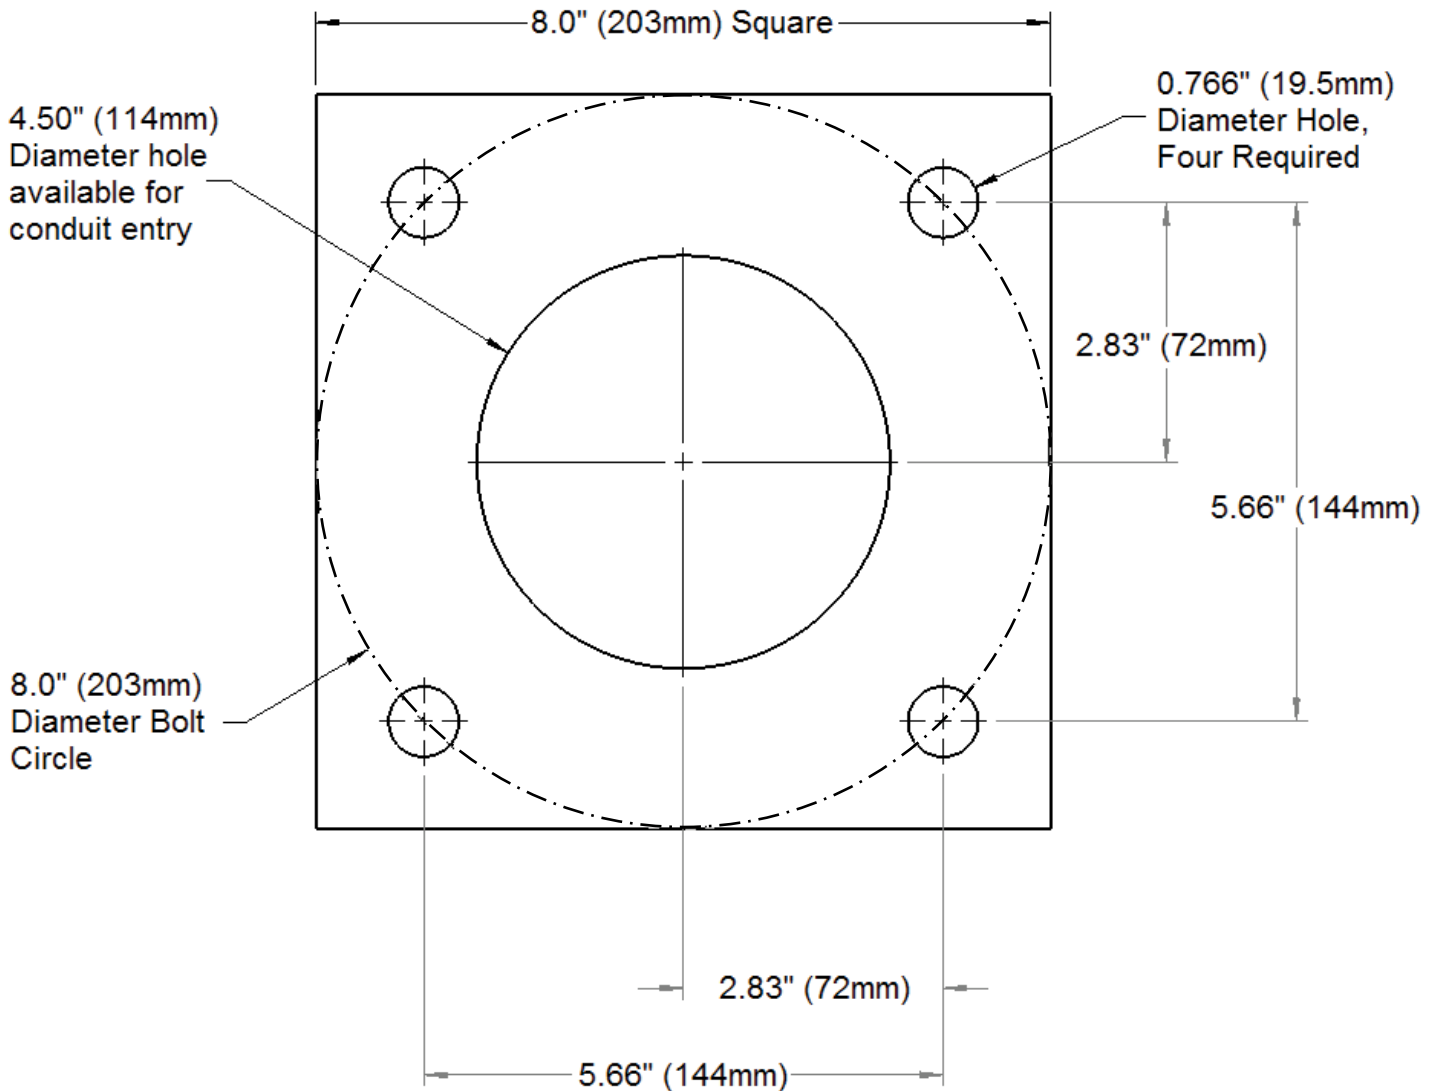

NOT TO SCALE

Four Anchor Bolts
5" Round Pole
3/4" - 10 x 18" + 3" Double Nut
Bolt Projection: 3.5" (89mm)
Base Cover Height: 4.375" (111mm)