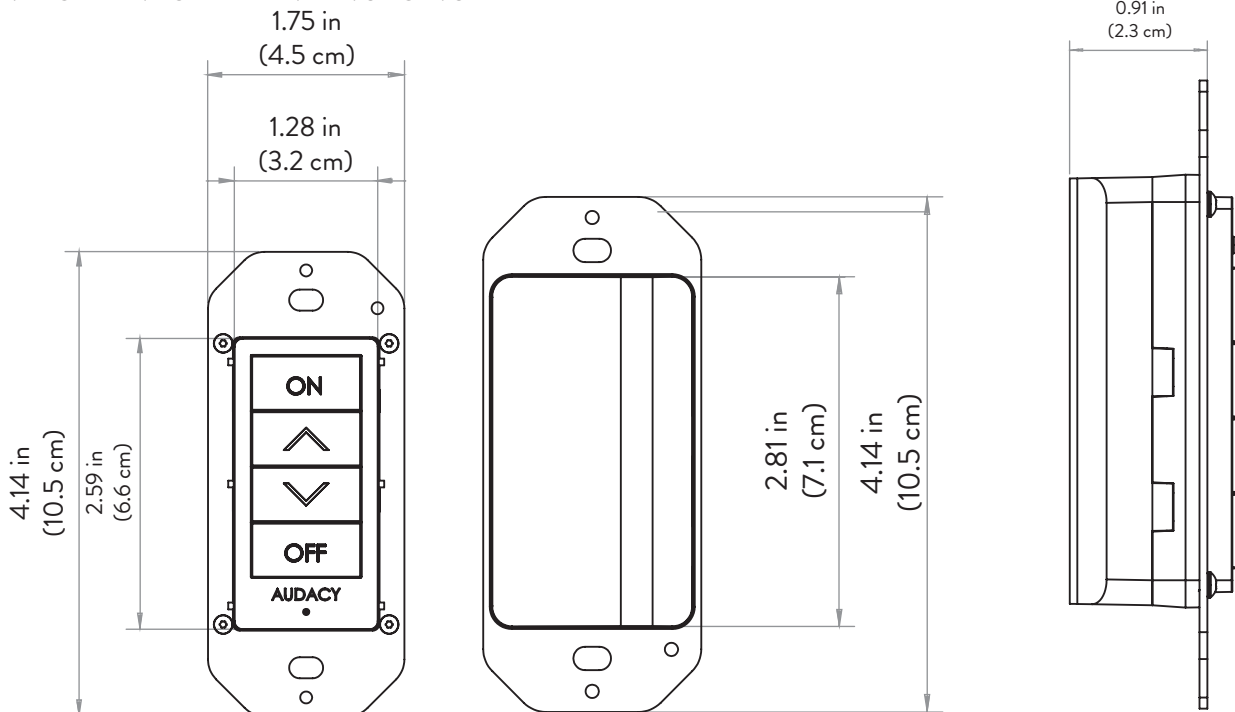

AUDACY
WIRELESS LIGHTING CONTROL
YOUR WORLD IN A BETTER LIGHT

PUSH-BUTTON WALL-MOUNT SWITCH

TS1200

On the DesignLights Consortium™ Qualified Products List

SPECIFICATIONS

ITEM	DESCRIPTION
Radio Frequency Range	902–928 MHz, Dual Channel, Internal Antenna
Wireless Protocol	Proprietary based on IEEE 802.15.4
Encryption	Proprietary based on AES encryption
Regulatory Approvals	FCC Part 15 and Industry Canada FCC ID: 2AAMXTS1200 IC: 11250A-TS1200 UL 916 (Energy Management Equipment)
Transmit Power	2 dBm short duration, utilizing direct sequence spread spectrum
Transmit Range	100 ft. (30m) indoors to an Audacity Gateway or Luminaire Controller in a typical commercial building; extended range when repeater mode enabled
Power	25+ year battery, non-replaceable
Operating Temperature	50°F to 104°F (10°C to 40°C)* *Battery life may be reduced if operated at higher temperatures
Installation Environment	Indoor use only
Mounting	In switch box, decorator-style faceplate
Color	White
Dimensions	4.14" x 1.75" x 0.91" (10.5 cm x 4.5 cm x 2.3 cm)
Weight	3.0 oz (85g)
Warranty	5 year
Catalog Number	59-TS1200
Description	Audacity® Push-Button Wall- Mount Switch*

*Push-button Scene Switch, capacitive touch Scene Switch and capacitive touch Wall-Mount Switches also available

MECHANICAL DIMENSIONS

CONTACT US TODAY FOR A CONSULTATION

1.800.273.9989

CONTACTUS@AUDACYWIRELESS.COM