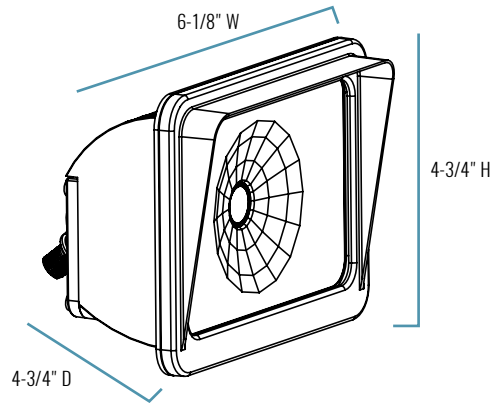

C-FL-A-RC-2L Series

SERIES OVERVIEW

DIMENSIONS	PRODUCT WEIGHT	MOUNTING HEIGHT	SPACING
4-3/4" D x 6-1/8" W x 4-3/4" H	2.0 lbs.	8 to 15 feet	N/A

FIXTURE SPECIFICATIONS

HOUSING	Low-copper, die-cast aluminum housing Dark bronze or white polyester powder-coat finish
LENS ASSEMBLY	Tempered glass lens is thermal, shock and impact resistant
MOUNTING	1/2" NPS aluminum die-cast swivel fitter attaches to standard junction box