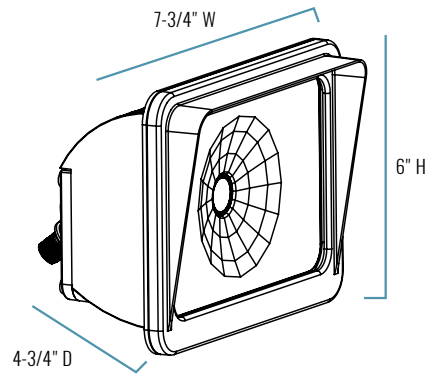

CERTIFICATIONS:

C-FL-A-RC-3L Series

SERIES OVERVIEW

DIMENSIONS	PRODUCT WEIGHT	MOUNTING HEIGHT	SPACING
4-3/4" D x 7-3/4" W x 6" H	3.0 lbs.	8 to 15 feet	N/A

FIXTURE SPECIFICATIONS

HOUSING	Low-copper, die-cast aluminum housing Dark bronze or white polyester powder-coat finish
LENS ASSEMBLY	Tempered glass lens is thermal, shock and impact resistant
MOUNTING	1/2" NPS aluminum die-cast swivel fitter attaches to standard junction box