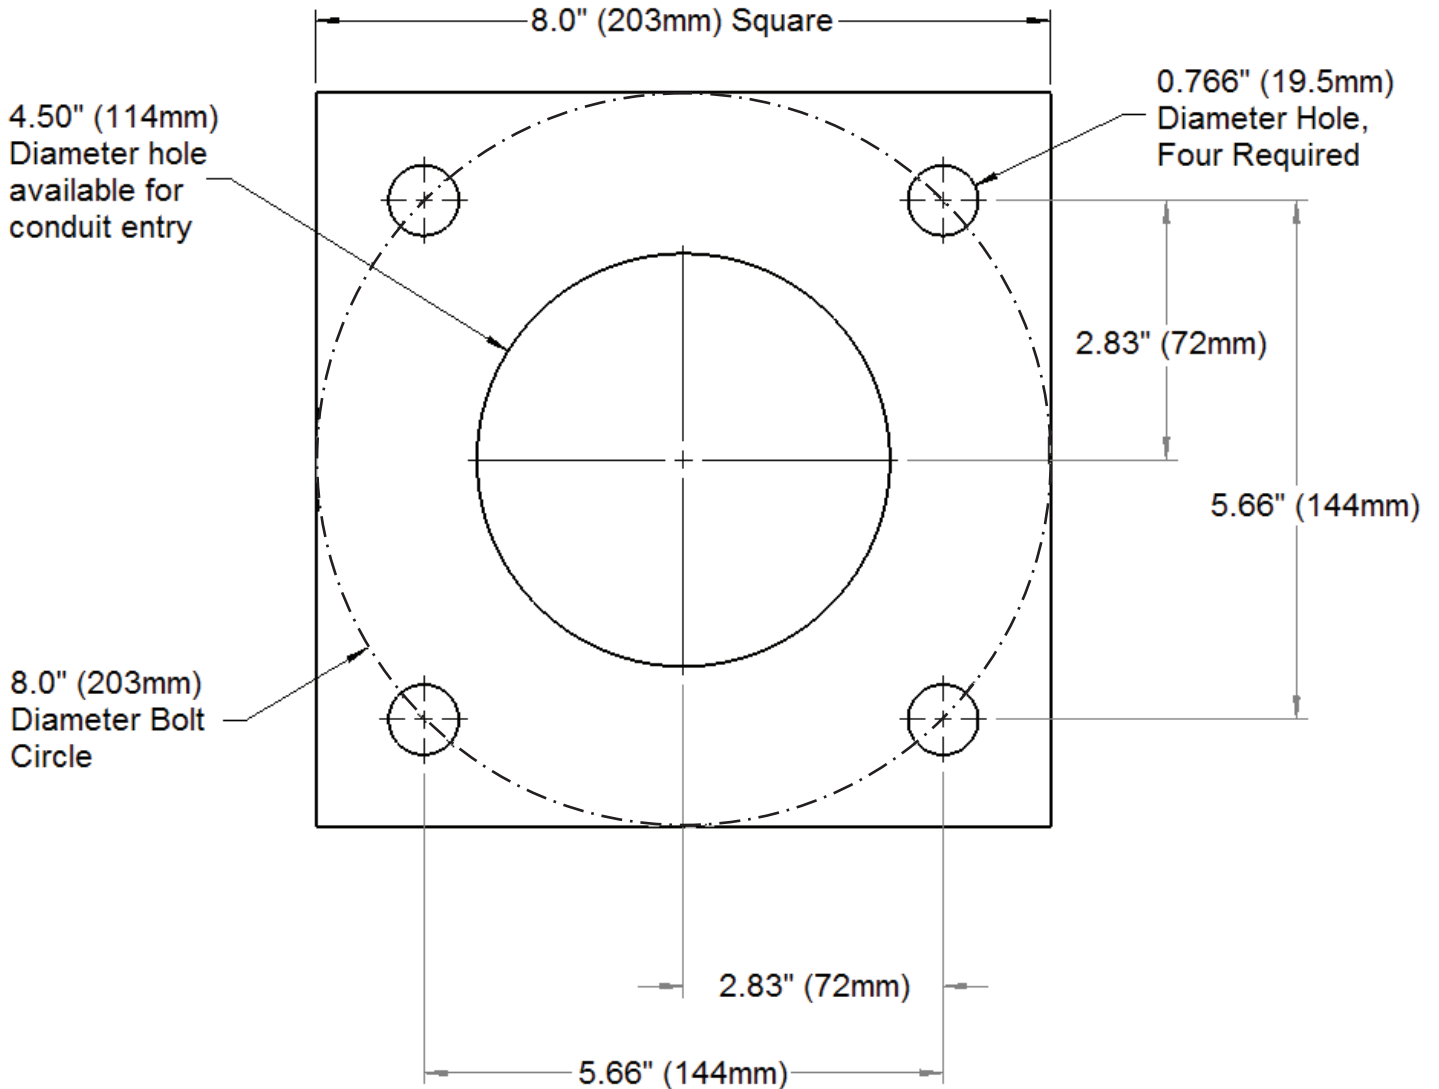

## NOT TO SCALE

INSTALLATION INSTRUCTIONS  
INSTRUCTIONS D'INSTALLATION

Four Anchor Bolts  
5" Round Pole  
3/4" - 10 x 18" + 3" Double Nut  
Bolt Projection: 3.5" (89mm)  
Base Cover Height: 4.375" (111mm)