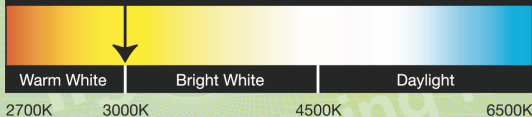

LED

lighting facts[®]

A Program of the U.S. DOE

Light Output (Lumens)	4220
Watts	44.73
Lumens per Watt (Efficacy)	94

Color Accuracy	93
Color Rendering Index (CRI)	

Light Color

Correlated Color Temperature (CCT)

2999 (Warm White)

All results are according to IESNA LM-79-2008: *Approved Method for the Electrical and Photometric Testing of Solid-State Lighting*. The U.S. Department of Energy (DOE) verifies product test data and results.