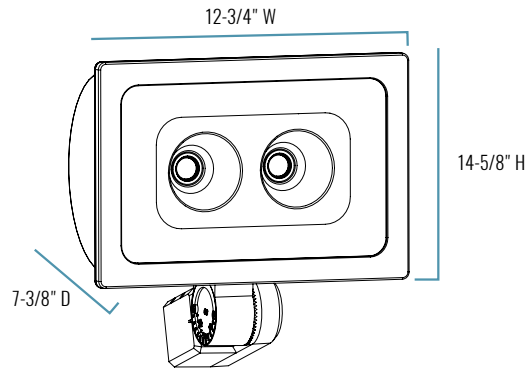

CERTIFICATIONS:

C-FL-A-RTF2/RTS2 Series

SERIES OVERVIEW

DIMENSIONS	PRODUCT WEIGHT	MOUNTING HEIGHT
7-3/8" D x 12-3/4" W x 14-5/8" H	13.8 lbs.	15 to 25 feet

FIXTURE SPECIFICATIONS

HOUSING	Low-copper, die-cast aluminum housing and lens frame Dark bronze polyester powder-coat finish
LENS ASSEMBLY	Tempered glass lens is thermal, shock and impact resistant Polycarbonate reflector
MOUNTING	Includes 2" adjustable fitter