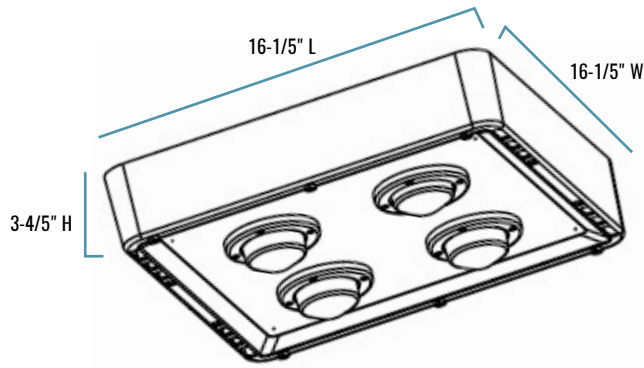

CERTIFICATIONS:

C-AR-A-SQT7 Series

SERIES OVERVIEW

DIMENSIONS	PRODUCT WEIGHT	MOUNTING HEIGHT	SPACING
16-1/5" L x 16-1/5" W x 3-4/5" H	18.0 lbs.	15 to 25 feet	N/A

FIXTURE SPECIFICATIONS

HOUSING	Duraurable, die-cast aluminum housing with heat dissipating fins Dark bronze polyester powder-coat finish
LENS ASSEMBLY	NEMA 7 optics for uniform light distribution
MOUNTING	Fixture comes without mounting (sold separately) For use from 0° - 180° orientation Mounting sold separately and options available on page 3