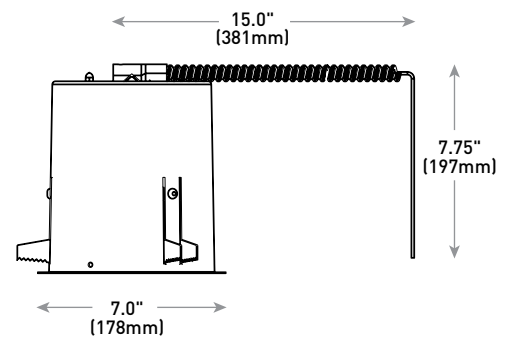

Product Specifications

CONSTRUCTION & MATERIALS

- Rugged one-piece housing
- Hard-wire connector assembly complete with strain relief
- Integral mounting clips adjust to accommodate various apertures
- GU24 base for 120 Volt input or 277V Connector for 277 Volt input
- Suitable for insulated or non-insulated ceilings

REGULATORY & VOLUNTARY QUALIFICATIONS

- cULus Listed
- Suitable for damp locations
- **CA RESIDENTS WARNING:** Cancer and Reproductive Harm – www.p65warnings.ca.gov

Compatible Downlights

C6-120V-LSA	C6-277V-LSA
CR6 Series (GU24 Base Only) LR6 Series (GU24 Base Only)	LR6-277V (277 Connector Only)

COMPATIBLE HOUSINGS

- Designed to fit housings with apertures from 6.25" to 6.75"
- GR8 adapter ring accommodates housings with apertures up to 8.5" in diameter

Ordering Information

Example: C6-120V-LSA

Product
C6-120V-LSA 120V, GU24 Socket C6-277V-LSA 277V, 277V Connector

Accessories

Field-Installed
GR8 Optional 8" Adaptor Ring

INSTALLATION

- Disconnect Power
- Remove existing lamp, trim, and ballast (if required)
- Hard wire into existing junction box
- Push assembly through ceiling opening until the mounting clips engage
- Adjust mounting clips as needed
- Install Cree six-inch downlight

Note: Reference www.cree.com/lighting for detailed installation instructions

C6-LSA