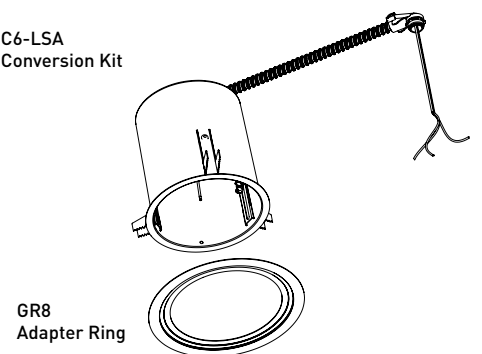

C6-LSA Conversion Kit

© 2018 Cree, Inc. and/or one of its subsidiaries. All rights reserved. For informational purposes only. Content is subject to change. Patent www.cree.com/patents. Cree® and the Cree logo are registered trademarks of Cree, Inc. The UL logo is a registered trademark of UL LLC.

US: lighting.cree.com

T (800) 236-6800 F (262) 504-5415

Rev. Date: V1 10/09/2018

Canada: www.cree.com/canada

T (800) 473-1234 F (800) 890-7507